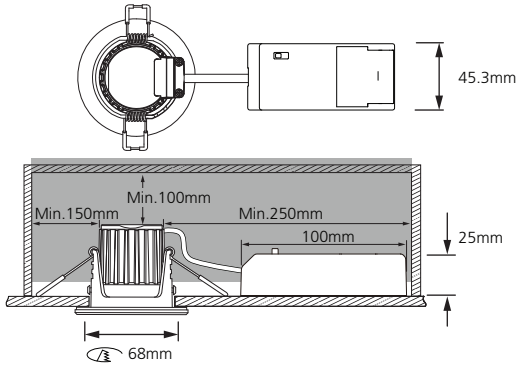

START Spot Alu IP65

START Spot Alu IP44