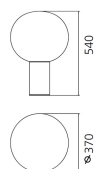

LUMINAIRE

- Watt: **18W**
- Voltage: **220-240V**
- Delivered lumens output: **1158lm**
- CCT: **2700K**
- Efficiency: **76%**
- Efficacy: **64.32lm/W**
- CRI: **80**
- Dimmer Typology: **Microswitch Dimmer**

DESCRIPTION

A wide collection of glass lighting appliances available in three sizes. Each size is available in the table, floor, ceiling and suspension version. Materials: lamp body in extruded aluminum; diffuser in blown glass. Specification: the milkywhite, blown glass with crystal nuances produces a soft spot light on the table top or wall, plus a highperforming light towards the surrounding environment.

PRODUCT CODE: 1809160A

FEATURES

- Article Code: **1809160A**
- Colour: **Satin Bronze**
- Installation: **Table**
- Material: **Blown glass, aluminium**
- Series: **Design Collection**
- design by: **Matteo Thun & Partners**

DIMENSIONS

- Height: **cm 54.1**
- Diameter: **cm 37**
- Base Diameter: **cm 13**
- Glow Wire Test: **750°**

SOURCES NOT INCLUDED

- Category: **LED RETROFIT**
- Number: **1**
- Watt: **20W**
- Socket: **E27**