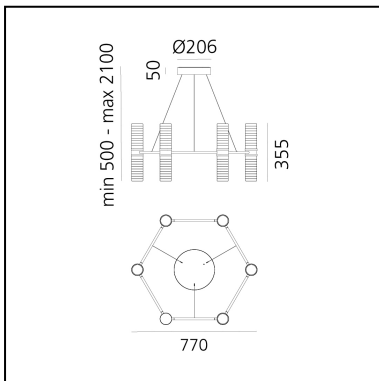

Zephyr Exagonal - Bronze - APP Compatible

Carlo Colombo

IP20    Dimmbar: 

LUMINAIRE

- Watt: **55W**
- Lichtstrom (lm): **4093lm**
- CCT: **3000K**
- Efficiency: **54%**
- Efficacy: **74.42lm/W**
- CRI: **90**
- Dimmable Typology: **Push & APP**

BESCHREIBUNG

Zephyr is a minimalist, elegant chandelier with a modular frame that enables infinite custom layouts to be designed to fit the needs of each project.

The modular element is a double cylindrical diffuser with a central body that encloses the light sources and, by means of two rings rotating on the same axis, defines the position of the neighbouring lighting bodies by positioning the connecting structural elements.

FUNKTIONEN

- Produktcode: **1781040APP**
- Farbe: **Bronze**
- Installation: **Pendelleuchte**
- Serie: **Design Collection**
- design: **Carlo Colombo**

DIMENSION

- Durchmesser: **770 mm**
- Max Höhe von der Decke: **2100 mm**