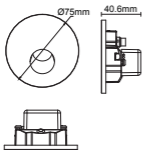

ARCCHIO

Art.-No.: 9966172

incl. LED L9002194

219 lm Modul

53 lm Lamp

2,8W LED

4W Total

230V~50Hz