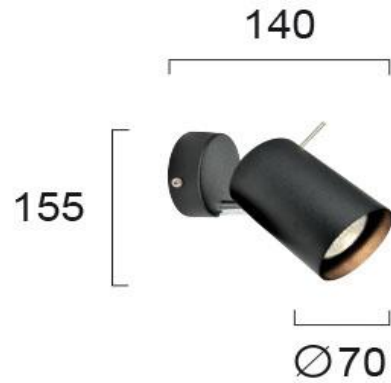

Product Datasheet

Code	4148801
Description	Spot Black Ruby
Family	RUBY
Type	SPOTLIGHTS
Type of Lamp	GU10
Watt	MAX 42W
Volt	220-240V
Hertz	50-60 Hz
Class	I
IP	IP20
Environment	INDOOR
Color	BLACK
Material	ELECTROSTATIC PAINTED STEEL
Length	D:70
Height	H:155
Width	P:140