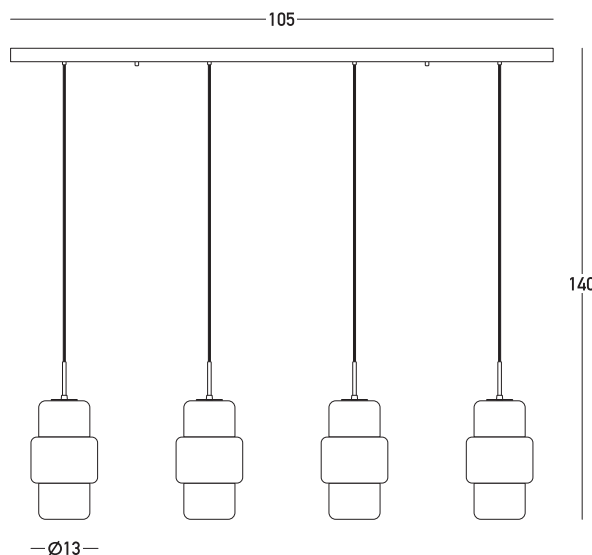

Description

Four-bulbs Pendant Rail light made of glass and metal, in a gold matte finishing with chrome glasses.