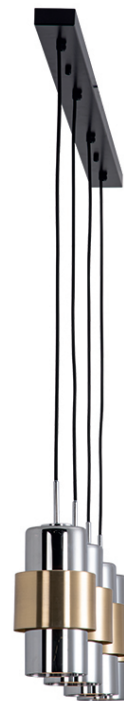

# Product Data Sheet

Date: 18/01/2023  
[www.zambelislights.gr](http://www.zambelislights.gr)

Code 22143

Color: Gold Matte

Chrome Glass

## Indoor Lighting

Bulb	4x E27
Power	40W MAX / Bulb
Voltage	220-240V
Operating Frequency	50/60Hz
Dimensions	L: 105cm W: 13cm H: 140cm
Base	L: 105cm W: 6.5cm H: 2.7cm
Glasses	Ø: 13cm H: 23cm
Material	Metal-Glass
Special Feature	110cm Fabric Cable Adjustable

## Description

Four-bulbs Pendant Rail light made of glass and metal, in a gold matte finishing with chrome glasses.

[www.zambelislights.gr](http://www.zambelislights.gr) | [www.zambelislights.com](http://www.zambelislights.com)