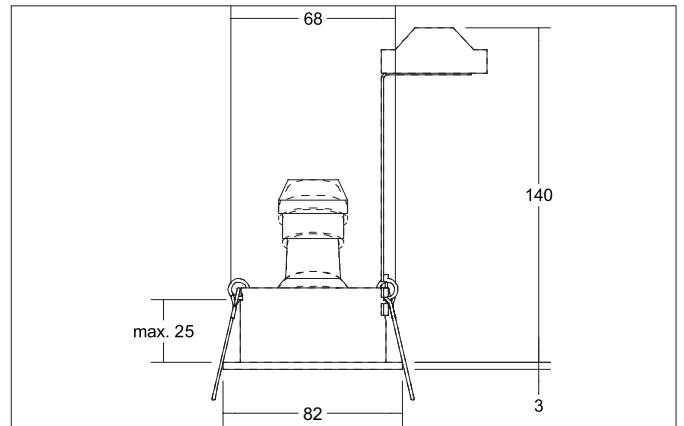

**TIRRELdeep Recessed spot, GU10**

Article no. 36063080

Light.  
For Generations.**Tender**

Recessed spot, GU10, white, Round. In a compact design, for installation in tool-less rapid assembly systems. Including bracket with GU10 socket for standard-compliant strain relief. Lamp holder: GU10, Mounting method: Recessed mounting, Place of installation: Ceiling-mounted, Material: Aluminium, Degree of protection: according to DIN EN 60529 IP20, Protection class: (EN 61140) II, Voltage: 230V AC 50Hz, Power: 50 W, Amount of light sources / fittings: 1 Qty, Adjustability: Pivoted, without control gear, Control: Other.

**Product Benefits**

- Recessed recessed spotlight in round design made of solid aluminum for LED retrofit lamps with GU10 base.
- Incl. bracket for standard-compliant strain relief.
- Ceiling cut-out 68 mm, diameter 82 mm, installation depth 140 mm, IP20.
- Pivoting range 25°.
- Without visible snap ring.
- Classic, formally restrained design.
- Also available in the same look as a GX5.3 version, as a switchable and dimmable set (phase cut-off). dimmable set (phase cut-off).

**TIRRELdeep Recessed spot, GU10**

Article no. 36063080

Light.  
For Generations.

Article data	
Article no.	36063080
GTIN	4251433953661
Series name	TIRRELdeep
Short description	Recessed spot, GU10
Material	Aluminium
Colour	Black
Type of surface	Matt
Shape	Round
Outer diameter	82 mm
Built-in diameter	68 mm
Installation depth	140 mm
Hight	3 mm
Weight	0.127 kg

Packing data	
Gross weight	0.174 kg
Length of packaging	140 mm
Packaging width	110 mm
Packaging hight	120 mm
Disposal at end of life	This product must not be disposed of with household waste. You are obliged, to dispose of such electrical waste separately. By disposing of electrical waste and other old or defective electronics separately, you support recycling or other forms of re-use. In that way you help to take care and to avoid that harmful substances get into the environment.