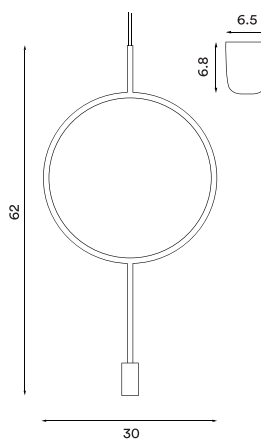

Circle

Circle

– Item no. 666

Product type: Pendant lamp
Design: Hannakaisa Pekkala, 2017
Body colour: Dark grey
Body material: Steel
Wire: Black rubber, 370 cm
Bulb: E14, Max. 40 W
Voltage: 220V - 240V - 50Hz
Net weight: 0.6 kg
Minimum order size: 2

Dimensions and light direction:

Recommended bulb:

 LED – 3 W  H – 18 W