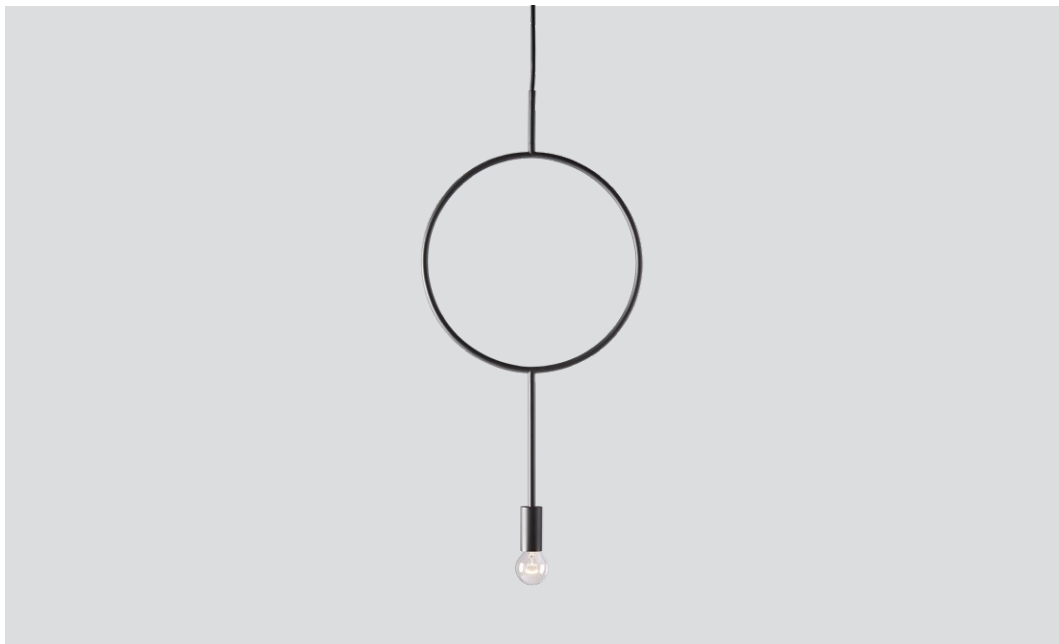

Circle

Circle

– Item no. 666

Product type: Pendant lamp
Design: Hannakaisa Pekkala, 2017
Body colour: Dark grey
Body material: Steel
Wire: Black rubber, 370 cm
Bulb: E14, Max. 40 W
Voltage: 220V - 240V - 50Hz
Net weight: 0.6 kg
Minimum order size: 2

Dimensions and light direction:

Recommended bulb:

 LED – 3 W  H – 18 W