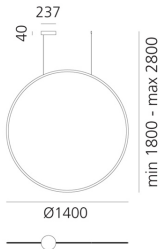

Discovery Vertical 140 - Satinized aluminium - App Compatible

Ernesto Gismondi

IP20    Dimmerable: 

LUMINAIRE

- Watt: **80W**
- Delivered lumens output: **6762lm**
- CCT: **3000K**
- Efficiency: **65%**
- Efficacy: **84.52lm/W**
- CRI: **90**
- Dimmable Typology: **Push & APP**

DIMENSIONS

- Diameter: **cm 140**
- Base Diameter: **cm 23.7**
- Max Height from ceiling: **cm 280**

SOURCES INCLUDED

- Category: **Led**
- Number: **1**
- Watt: **71W**
- Delivered lumens output: **10325lm**
- Color temperature (K): **3000K**
- CRI: **90**
- Color Tolerance: **MacAdam 3SDCM**
- Service Life: **L90 (6K) 50000h**