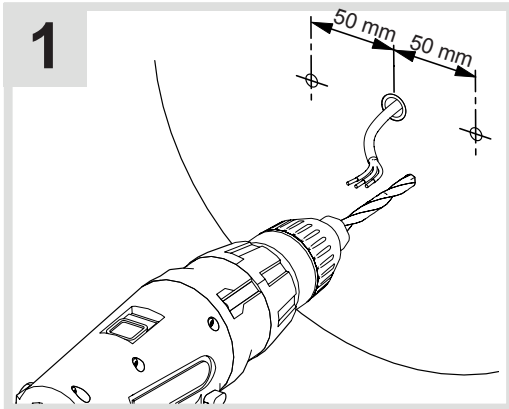

SURF WALL 300 LED

Design by
Neil Poulton

i

6

6a

ON/OFF

DALI

D2