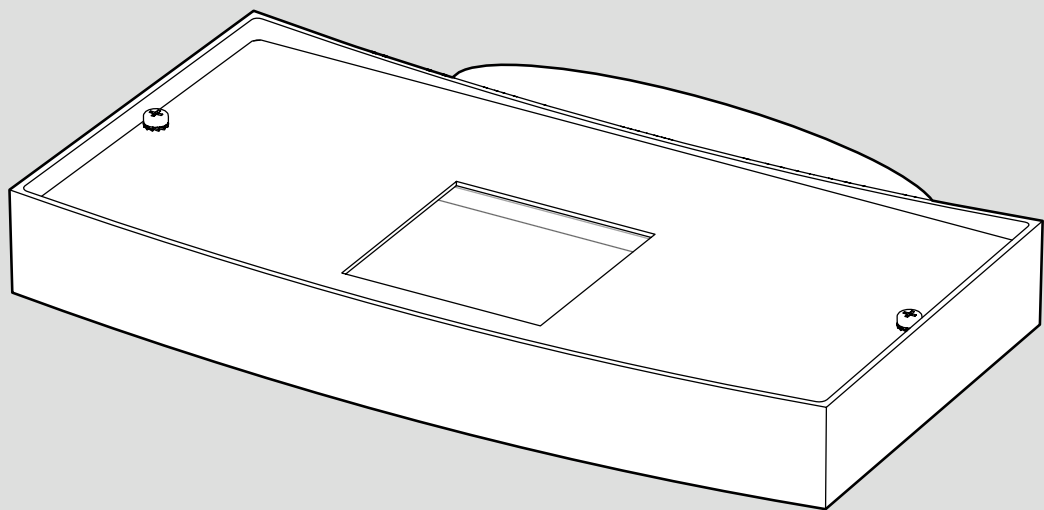

SURF WALL 300 LED

Design by
Neil Poulton

i

6

6a

ON/OFF

DALI

D2