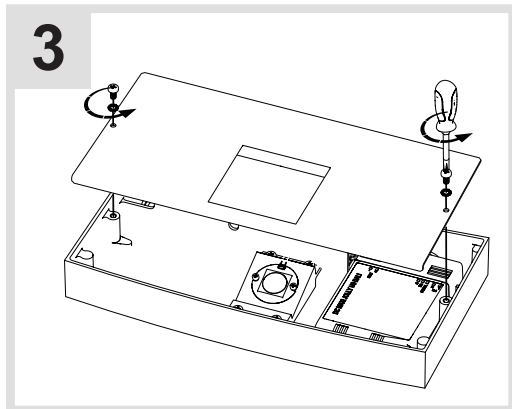

SURF WALL 300 LED

Design by
Neil Poulton

i

6

6a

ON/OFF

DALI

D2