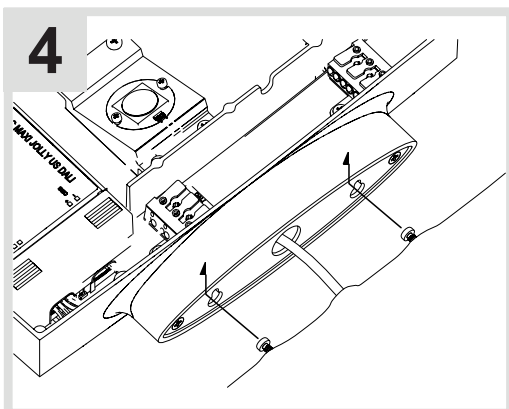

SURF WALL 300 LED

Design by
Neil Poulton

i

6

6a

ON/OFF

DALI

D2

PL

DA2

D1

DA1

PUSH

PL

DA2

DA1