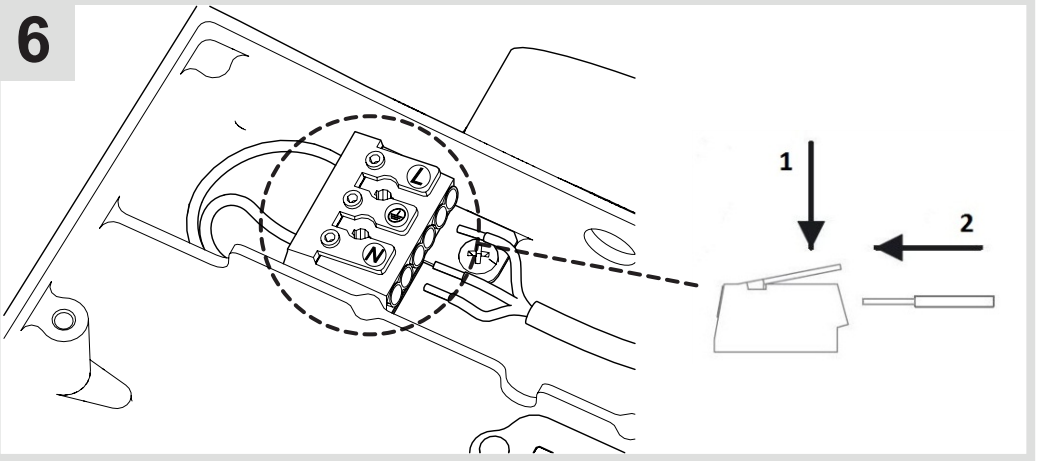

SURF WALL 300 LED

Design by
Neil Poulton

i

6

6a

ON/OFF

DALI

D2