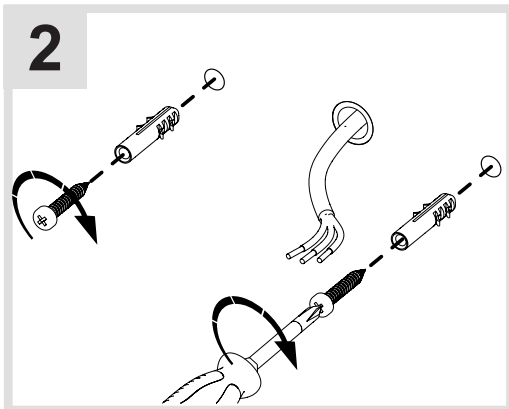

SURF WALL 300 LED

Design by
Neil Poulton

i

6

6a

ON/OFF

DALI

D2