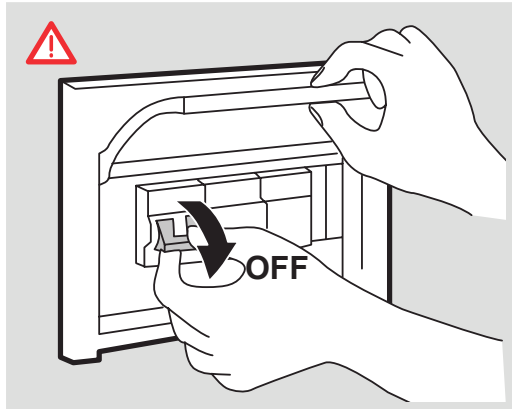

SURF WALL 300 LED

Design by
Neil Poulton

i

6

6a

ON/OFF

DALI

D2