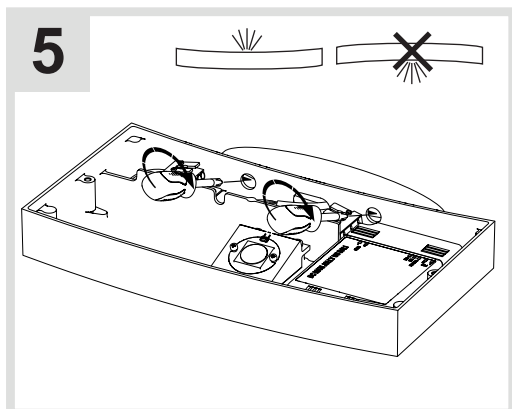

SURF WALL 300 LED

Design by
Neil Poulton

i

6

6a

ON/OFF

DALI

D2