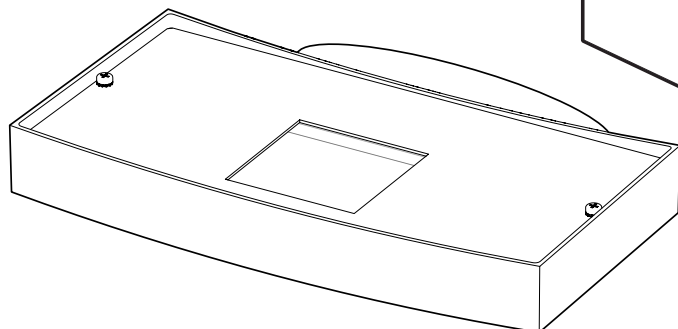

SURF WALL 300 LED

Design by
Neil Poulton

i

6

6a

ON/OFF

DALI

D2