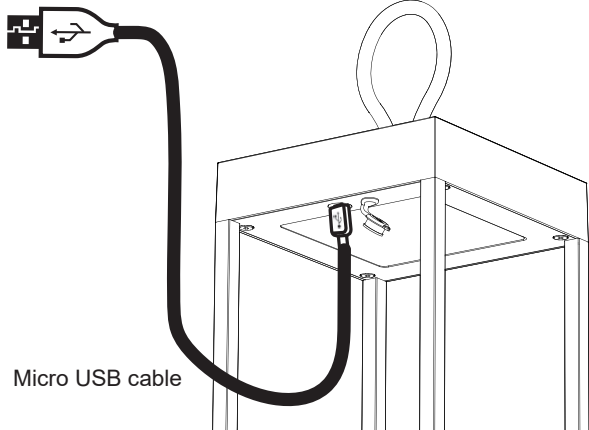

Touch Switch & Memory of Brightness

MEMORY OF BRIGHTNESS.
Every time switch on the lamp,
the lighting brightness is the
same as the previous setting.

Touch Stepless Dimmer

→ 9hr
(100% light intensity)

With the device on at 100% light
intensity, the cordless operating
autonomy is 9 hours;

Micro USB cable

Insert the USB plug of the
cable provided into the USB
port (DC5V 1A).

Built in rechargeable
lithium battery

Battery Capacity
18650 / 2200mAhx2

RED GREEN

BATTERY RECHARGE. Insert the
micro-USB plug into the device's
connector. Charging status is
signalled by the red colour of the
touch switch. When fully charged the
touch switch's colour goes to green.