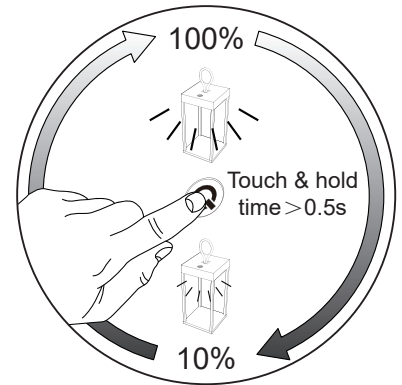

Touch Switch & Memory of Brightness

MEMORY OF BRIGHTNESS.
Every time switch on the lamp,
the lighting brightness is the
same as the previous setting.

Touch Stepless Dimmer

→ 9hr
(100% light intensity)

With the device on at 100% light
intensity, the cordless operating
autonomy is 9 hours;

Micro USB cable

Insert the USB plug of the
cable provided into the USB
port (DC5V 1A).

Built in rechargeable
lithium battery

Battery Capacity
18650 / 2200mAhx2

RED GREEN

BATTERY RECHARGE. Insert the
micro-USB plug into the device's
connector. Charging status is
signalled by the red colour of the
touch switch. When fully charged the
touch switch's colour goes to green.