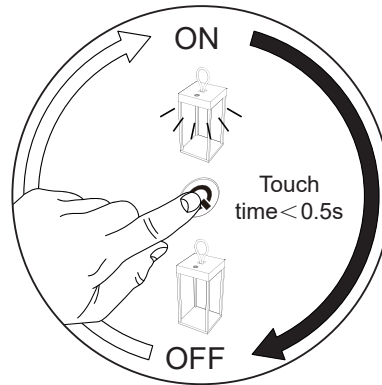

Touch Switch & Memory of Brightness

MEMORY OF BRIGHTNESS.
Every time switch on the lamp,
the lighting brightness is the
same as the previous setting.

Touch Stepless Dimmer

→ 9hr
(100% light intensity)

With the device on at 100% light
intensity, the cordless operating
autonomy is 9 hours;

Micro USB cable

Insert the USB plug of the
cable provided into the USB
port (DC5V 1A).

Built in rechargeable
lithium battery

Battery Capacity
18650 / 2200mAhx2

RED GREEN

BATTERY RECHARGE. Insert the
micro-USB plug into the device's
connector. Charging status is
signalled by the red colour of the
touch switch. When fully charged the
touch switch's colour goes to green.