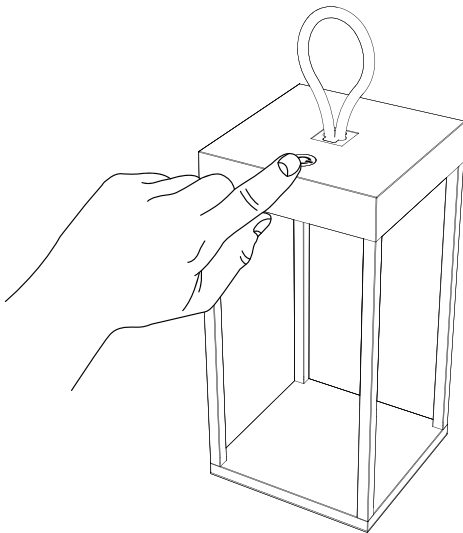

Touch Switch & Memory of Brightness

MEMORY OF BRIGHTNESS.
Every time switch on the lamp,
the lighting brightness is the
same as the previous setting.

Touch Stepless Dimmer

→ 9hr
(100% light intensity)

With the device on at 100% light
intensity, the cordless operating
autonomy is 9 hours;

Micro USB cable

Insert the USB plug of the
cable provided into the USB
port (DC5V 1A).

Built in rechargeable
lithium battery

Battery Capacity
18650 / 2200mAhx2

RED GREEN

BATTERY RECHARGE. Insert the
micro-USB plug into the device's
connector. Charging status is
signalled by the red colour of the
touch switch. When fully charged the
touch switch's colour goes to green.