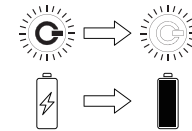

Micro USB cable

Insert the USB plug of the
cable provided into the USB
port (DC5V 1A).

Built in rechargeable
lithium battery

Battery Capacity
18650 / 2200mAhx2

RED GREEN

BATTERY RECHARGE. Insert the
micro-USB plug into the device's
connector. Charging status is
signalled by the red colour of the
touch switch. When fully charged the
touch switch's colour goes to green.