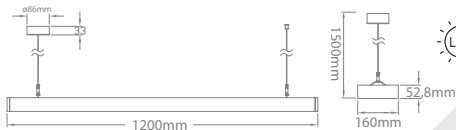

# ARCCHIO

**Art.-No.: 9968052**

incl. LED L9001369  
+ LED L9001370  
↑4400 + ↓4160lm Modul  
↑3980 + ↓3130lm Lamp  
↑27W + ↓27W LED  
60W Total  
230V~50Hz  
4000 K  
CRI 80  
50000 h  
100000 ON/ OFF

IP20