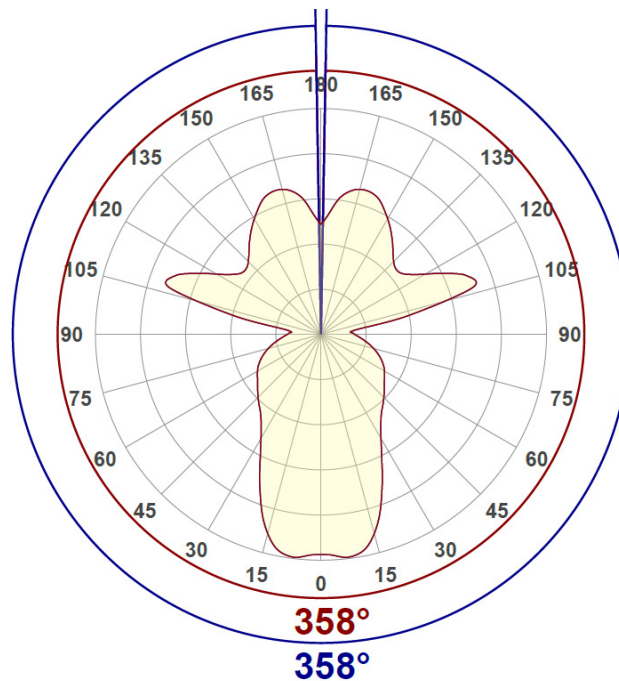

Colette^{ATD6} &Tradition 2022

Subject of measurement

Product: Colette ATD6
Item number: 83600000 & 83600001
Tracking number: VT220908-004180

Tested light source

E14 LED 5W - Paulmann
Light output: 470 lumen
Colour temperature (Kelvin): 4000K

Test Result

Beam angle: 358°
Intensity distribution - Polar

Measurements obtained

Light output	326 lumen
Light efficiency	72 lumen/Watt
IES file available	Yes
LDT files available	Yes

* Results may vary depending on the type of bulb used in the lamp.