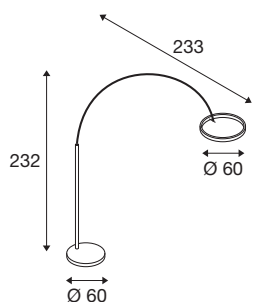

ONE BOW FL

Free-standing lamp black 20W 1200/1200lm
2700/3000K CRI90 140°

Perfect for stylish living spaces, the hotel business, catering and smaller shops: with its flawless design, the ONE BOW FL gooseneck lamp is a highlight in any location. The circular lamp head emits its 1200 / 1200 lumen dimmable light in an upward and downward direction. The colour temperature can be configured using the CCT switch (2700/3000K). A CRI of over 90 ensures natural colour rendering, while the beam angle of 140 degrees evenly illuminates the surrounding area. And the LED service life of 50,000 hours is also exceptionally generous.

TECHNICAL DATA

Item no.	1006352
Number of different light outlets	2
Rotating or tilting	rotary bar and tiltable
Assembly	Mobile
Dimmable	Yes
Dimming technology	Switch Dimmable
Primary nominal voltage	220-240V ~50/60Hz
Secondary power / voltage	24 V
Safety class	II
Wattage	22 W
Minimum ambient temperature	-20 °C
Maximum ambient temperature	45 °C
Operating efficiency (LOR)	0,4
Rated standby power	0.4 W
Level of inrush current	25 A
Duration of inrush current	300 µs
Stroboscopic effect (SVM)	0
Lumen	1200/1200 lm
Colour temperature	2700/3000 Kelvin
Beam angle	140 °
Color	black
CRI	90

Light Source

1319288	
---------	---

UGR \leq	22
LXXBXX data	L80B50
Service life	50000 h
Risk Group	1
Width	60 cm
Height	232 cm
Depth	233 cm
Net weight	20.5 kg
Gross weight	21.935 kg
BIG WHITE Page	197