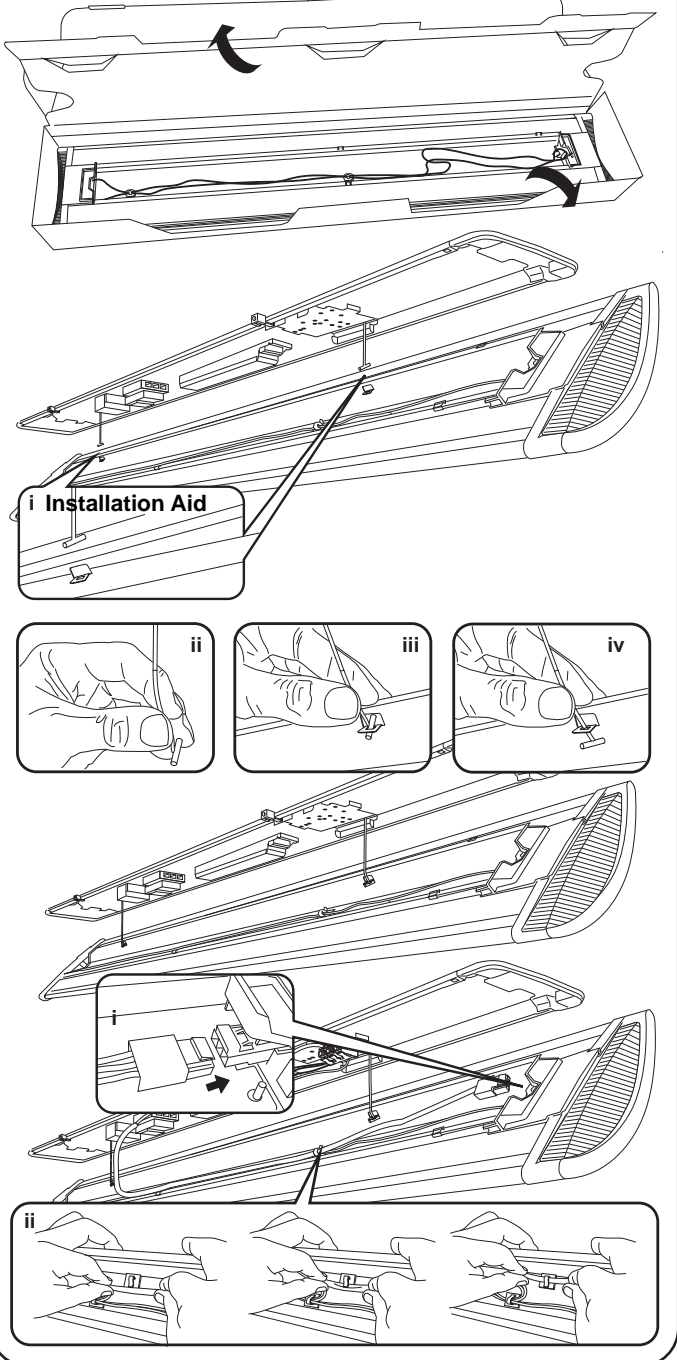

?

→ ② → ③ → ⑤ → ⑥? → ⑦ → ④

②

③

1450mm MAX
 880mm
 90°
 7mm MIN
 8.5mm MAX

④

i

ii

iii

3mm

5 Optic Fitting

6 HFSX ?

MWS ?

7 Close Geartray

8 Open Geartray

9 Optic Removal