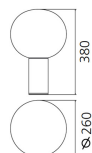

Laguna 26 Table - Satin Bronze

Matteo Thun & Partners

IP20  

LUMINAIRE

- Watt: **18W**
- Voltage: **220-240V**
- Delivered lumens output: **1203lm**
- CCT: **2700K**
- Efficiency: **79%**
- Efficacy: **66.82lm/W**
- CRI: **80**
- Dimmer Typology: **Microswitch Dimmer**

DESCRIPTION

A wide collection of glass lighting appliances available in three sizes. Each size is available in the table, floor, ceiling and suspension version. Materials: lamp body in extruded aluminum; diffuser in blown glass. Specification: the milkywhite, blown glass with crystal nuances produces a soft spot light on the table top or wall, plus a highperforming light towards the surrounding environment.

DIMENSIONS

- Height: **cm 38.3**
- Diameter: **cm 26**
- Base Diameter: **cm 9**
- Glow Wire Test: **750°C**

SOURCES NOT INCLUDED

- Category: **LED RETROFIT**
- Number: **1**
- Watt: **20W**
- Socket: **E27**