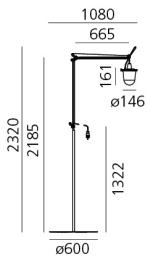

Tolomeo Lampione Outdoor Floor - Body Lamp

Michele De Lucchi, Giancarlo Fassina

IP44 

LUMINAIRE

- Watt: **20W**
- Delivered lumens output: **1613lm**
- CCT: **3000K**
- Efficiency: **93%**
- Efficacy: **80.65lm/W**
- CRI: **80**

DIMENSIONS

- Width: **cm 108**
- Height: **cm 21.8**
- Base Diameter: **cm 60**
- Max Extension Height: **cm 2.3**

SOURCES INCLUDED

- Category: **Led**
- Number: **1**
- Watt: **20 W**
- Delivered lumens output: **1865 lm**
- Color temperature (K): **3000 K**
- CRI: **80**