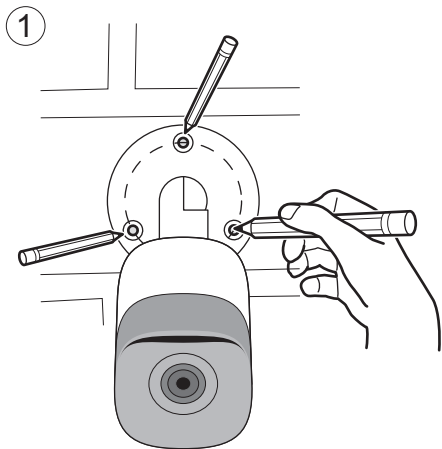

1x

1x

HDMI

1x

	HDD		
			
	Power		OFF
			ON
	Network		
			

Personal registration in the App

App Log-in page:

Initial setup: