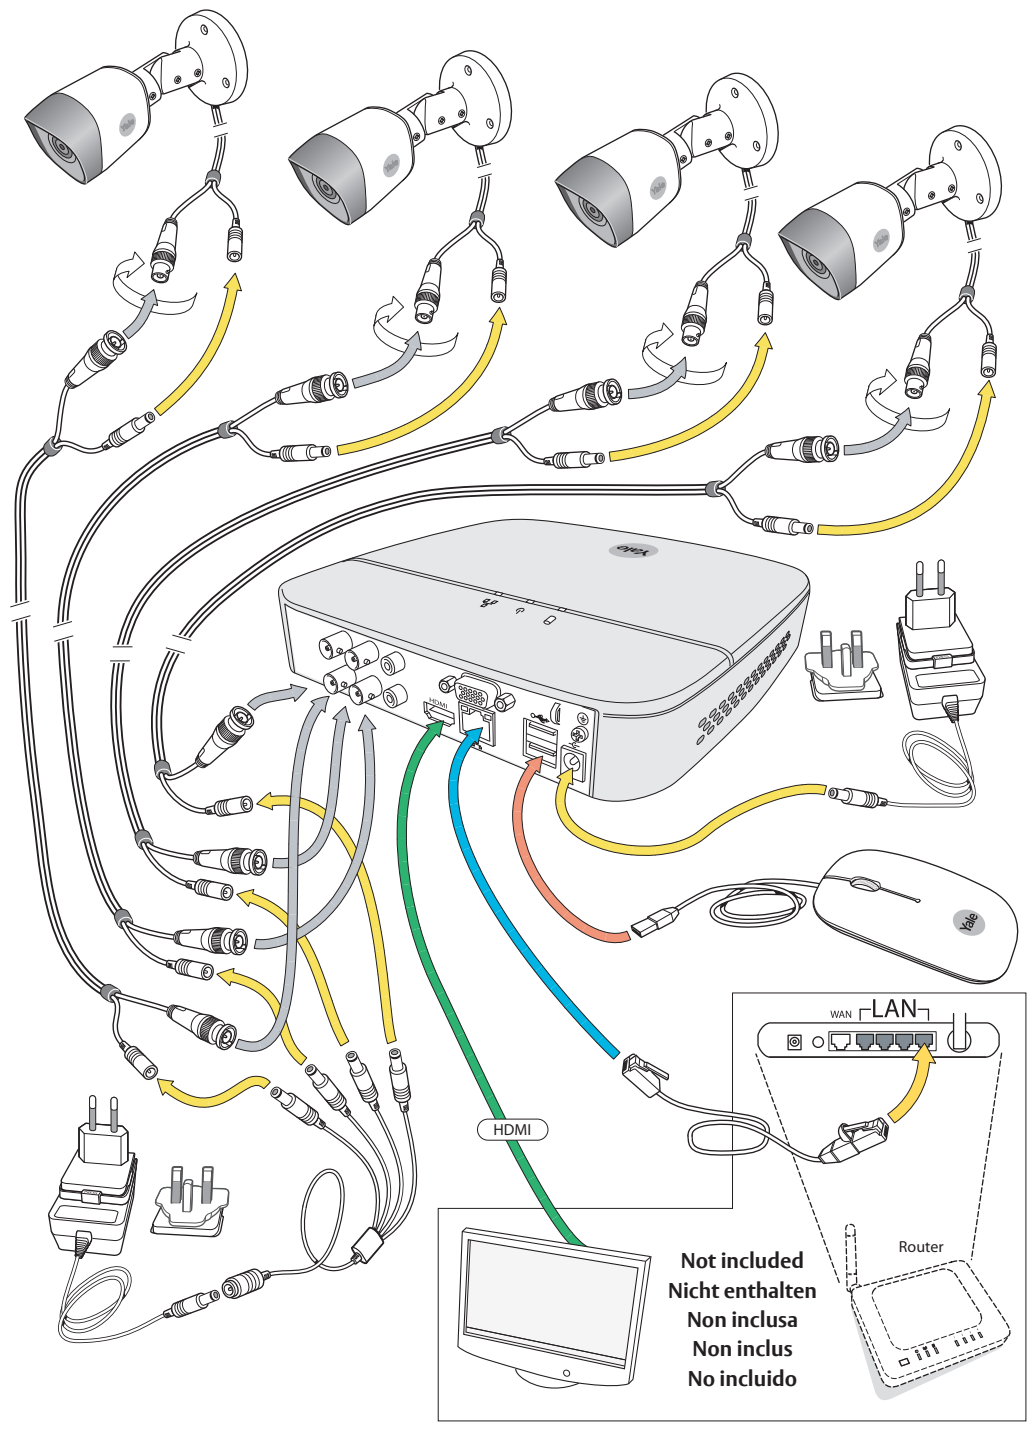

1x

1x

HDMI

1x

	HDD		
			
	Power		OFF
			ON
	Network		
			

Personal registration in the App

App Log-in page:

Initial setup: