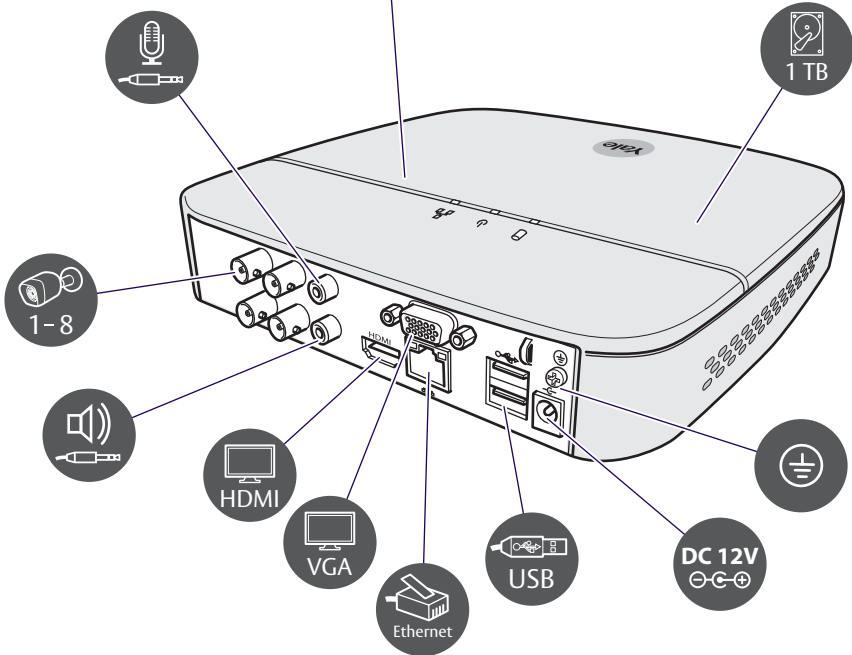

1x

1x

HDMI

1x

	HDD		
			
	Power		OFF
			ON
	Network		
			

Personal registration in the App

App Log-in page:

Initial setup: