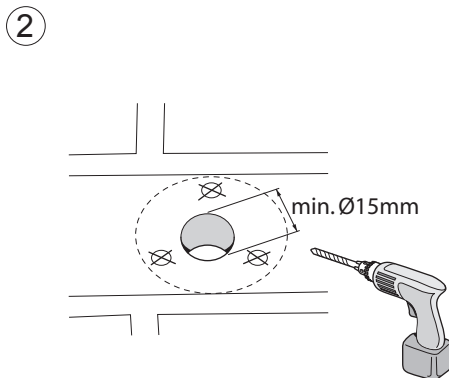

1x

1x

HDMI

1x

	HDD		
			
	Power		OFF
			ON
	Network		
			

Personal registration in the App

App Log-in page:

Initial setup: