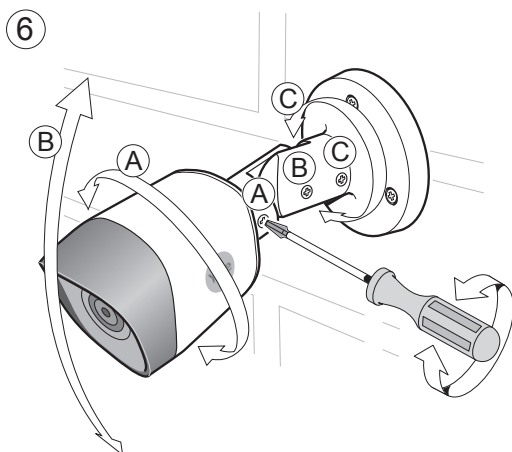

1x

1x

HDMI

1x

	HDD		
			
	Power		OFF
			ON
	Network		
			

Personal registration in the App

App Log-in page:

Initial setup: