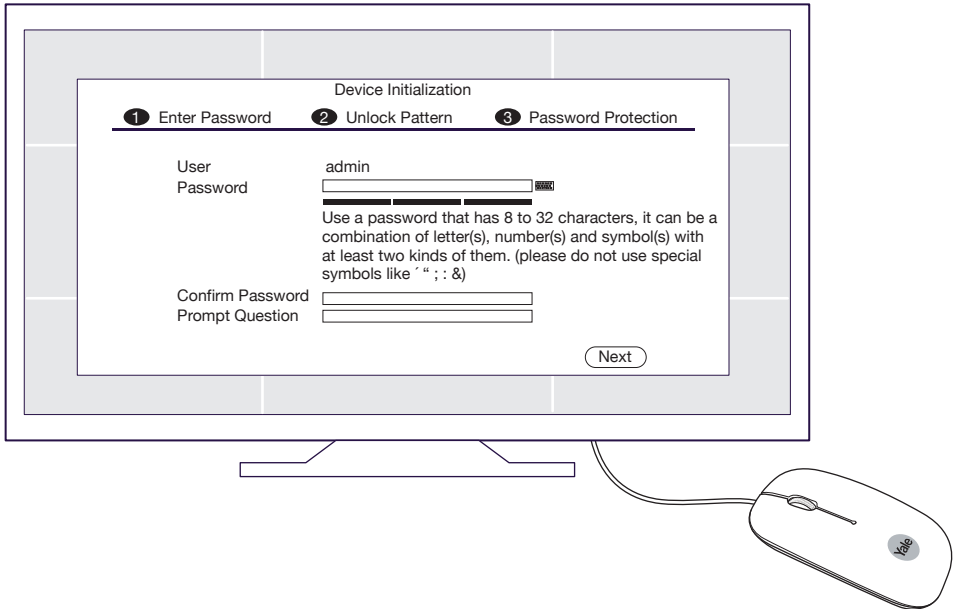

(GB) Create an account - (DE) Benutzerkonto anlegen - (FR) Créer un compte
(ES) Crear una cuenta - (IT) Creare un profilo

(GB) Follow on-screen instructions
(DE) Der Schritt für Schritt Anleitung auf dem Bildschirm folgen
(FR) Suivre pas à pas les instructions d'installation à l'écran
(ES) Seguir paso a paso el proceso de configuración que aparece en pantalla
(IT) Seguire l'impostazione sullo schermo passo dopo passo