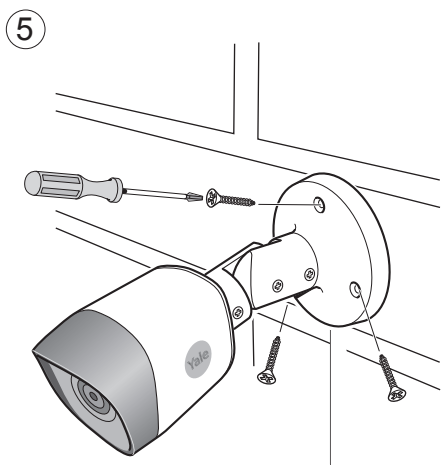

1x

1x

HDMI

1x

	HDD		
			
	Power		OFF
			ON
	Network		
			

Personal registration in the App

App Log-in page:

Initial setup: