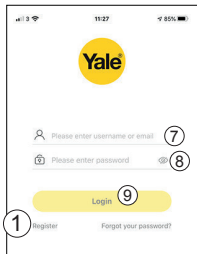

1x

1x

HDMI

1x

	HDD		
			
	Power		OFF
			ON
	Network		
			

Personal registration in the App

App Log-in page:

Initial setup:

- 1) Click Register

This will be your opening page, after you have registered in steps 2) to 6).

Email Register page:

Initial setup:

- 2) Enter email
 - 3) Enter password
 - 4) Click **Verification code** (Verification code will be sent to you by email)
 - 5) Insert received Verification code
 - 6) Click **OK**
- This will take you back to.