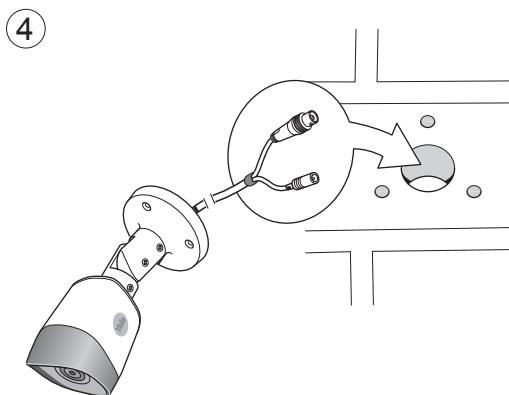

1x

1x

HDMI

1x

	HDD		
			
	Power		OFF
			ON
	Network		
			

Personal registration in the App

App Log-in page:

Initial setup: