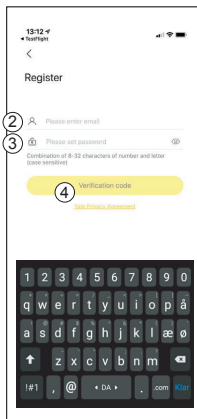

1x

1x

HDMI

1x

	HDD		
			
	Power		OFF
			ON
	Network		
			

Personal registration in the App

App Log-in page:

Initial setup:

- 1) Click Register

This will be your opening page, after you have registered in steps 2) to 6).

Email Register page:

Initial setup:

- 2) Enter email
 - 3) Enter password
 - 4) Click **Verification code** (Verification code will be sent to you by email)
 - 5) Insert received Verification code
 - 6) Click **OK**
- This will take you back to.