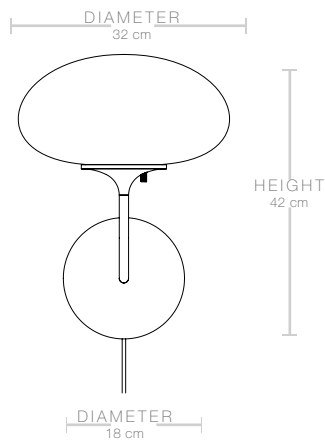

Materials & Finishes

SHADE

Opal Glass

STEM

Black Chrome

BASE

Black Chrome

CORD SHAPE

Round

CORD COLOR

Grey textile

MATERIALS

Glass shade, steel stem, aluminium base

Dimensions & Weight

LAMP HEIGHT

42 cm

LAMP STAND

Ø18 cm

SHADE DIAMETER

Ø32 cm

SHADE HEIGHT

17 cm

CORD LENGTH

220 cm

TOTAL WEIGHT

3.6 kg

Packaging - Base

NUMBER OF PARCELS

1

PACKAGING LENGTH

36 cm

PACKAGING WIDTH

25 cm

PACKAGING HEIGHT

21.5 cm

PACKAGING WEIGHT

0.9 kg

GROSS WEIGHT

3.3 kg