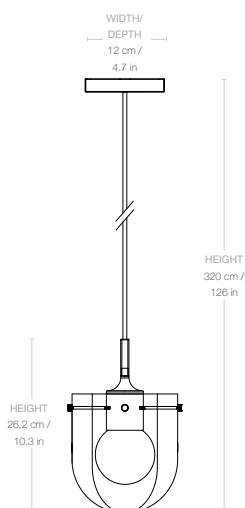

Materials & Finishes

SHADE FINISH

Smoke Glass, Coral Glass

BASE FINISH

Antique Brass

Dimensions

LAMP WIDTH	17 cm / 6.7 in
LAMP DEPTH	17 cm / 6.7 in
LAMP HEIGHT	26,2 / 8.3 in
SHADE WIDTH	16 cm / 6.2 in
SHADE DEPTH	16 cm / 6.2 in
SHADE HEIGHT	18 cm / 7 in
CANOPY WIDTH	12 cm / 4.7 in
CANOPY DEPTH	12 cm / 4.7 in
CANOPY HEIGHT	2 cm / 3.9 in
CABLE LENGTH	320 cm / 3.9 in

Weight

TOTAL WEIGHT	2,2 kg / 4.8 lbs
SHADE WEIGHT	1,2 kg / 2.6 lbs
BASE WEIGHT	1 kg / 2.2 lbs

Number of parcels	1
PACKAGING LENGTH	43 cm / 16.9 in
PACKAGING WIDTH	21,5 cm / 8.5 in
PACKAGING HEIGHT	27,5 cm / 10.8 in
PACKAGING WEIGHT	1,6 kg / 3.5 lbs
GROSS WEIGHT	3,8 kg / 8.3 lbs