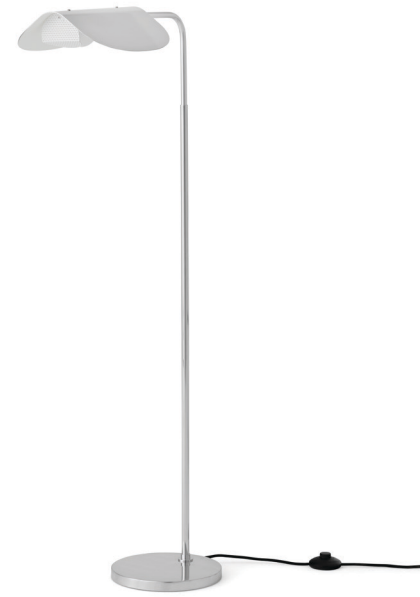

Wing Floor Lamp

BY KENNETH BERGENBLAD

Modernist and minimal yet full of character, the Wing Floor Lamp features a 360° rotating shade that directs light wherever it is needed. Imagined by the Swedish designer Kenneth Bergenblad in the 1980s, it embraces traditional Nordic lighting sensibilities past and present.

PRODUCT OPTIONS

Aluminum
1392109

Wing Floor Lamp

BY KENNETH BERGENBLAD

TECHNICAL SPECIFICATIONS

PRODUCT TYPE
Floor lamp

WEIGHT
5,5 kg / 12,1 lb

CORD MATERIAL AND COLOUR
Flexible PVC cable, black, plug, black.

COLLI
1

VOLTAGE
CE: 220-240 V
US: 110-130 V

CORD LENGTH
200 cm / 78,7"

ENVIRONMENT
Indoor

LIGHT SOURCE & ENERGY EFFICIENCY CLASS
E27 (CE) - 1 pc
E26 (US) - 1 pc

CLASSIFICATION
IP20, Class II

DIMENSIONS
H: 118 cm / 46,4"
D: 48 cm / 18,8"
Ø: 27 cm / 10,6"

Max 60 Watt

CERTIFICATIONS
CE and ETL certified, tests can be obtained upon request.

PRODUCTION PROCESS
Bent aluminium shade, spun aluminium base and milled aluminium details.

LIGHT SPECIFICATION
Bulb not included.

PACKAGING TYPE
Gift box

COLOUR
Polished aluminium

DIMMER
N / A

PACKAGING MEASUREMENTS (H x W x D)
33 cm x 58 cm x 127 cm / 13" x 22,8" x 50"

MATERIALS
Aluminum, steel

CANOPY
N / A

MATERIALS & MAINTENANCE
Please visit menuspace.com for materials and care and maintenance instructions.