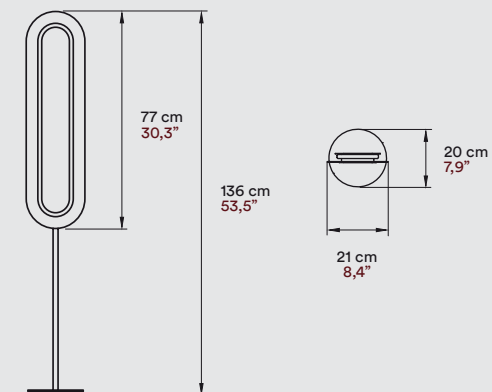

● **LENS - TABLE CIRCULAR**
 20 Ivory White Wood Veneer & Copper Metal Structure.
 "Bouet" Restaurant. Valencia, Spain. Architect: Ramón Esteve Estudio.

LENS

FLOOR & TABLE

MUT DESIGN

FLOOR OVAL

FLOOR SUPER OVAL

TABLE CIRCULAR

TABLE OVAL

MATERIALS & COMPONENTS

Wood Veneer Shade

Metal Ring, Stem & Base

Electrical Cable with Dimming Switch

FLOOR 185 cm 73"

TABLE 145 cm 57"