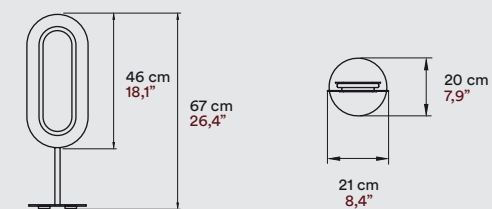

TABLE CIRCULAR

TABLE OVAL

MATERIALS & COMPONENTS

Wood Veneer Shade

Metal Ring, Stem & Base

Electrical Cable with Dimming Switch

FLOOR 185 cm 73"

TABLE 145 cm 57"