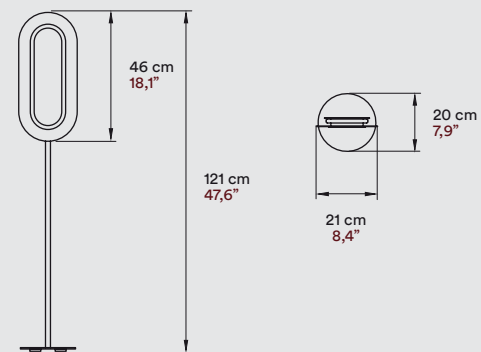

LENS

FLOOR & TABLE

MUT DESIGN

FLOOR OVAL