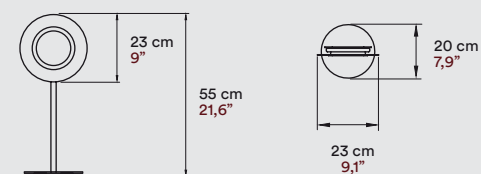

TABLE CIRCULAR

TABLE OVAL

MATERIALS & COMPONENTS

Wood Veneer Shade

Metal Ring, Stem & Base

Electrical Cable with Dimming Switch

FLOOR 185 cm 73"

TABLE 145 cm 57"