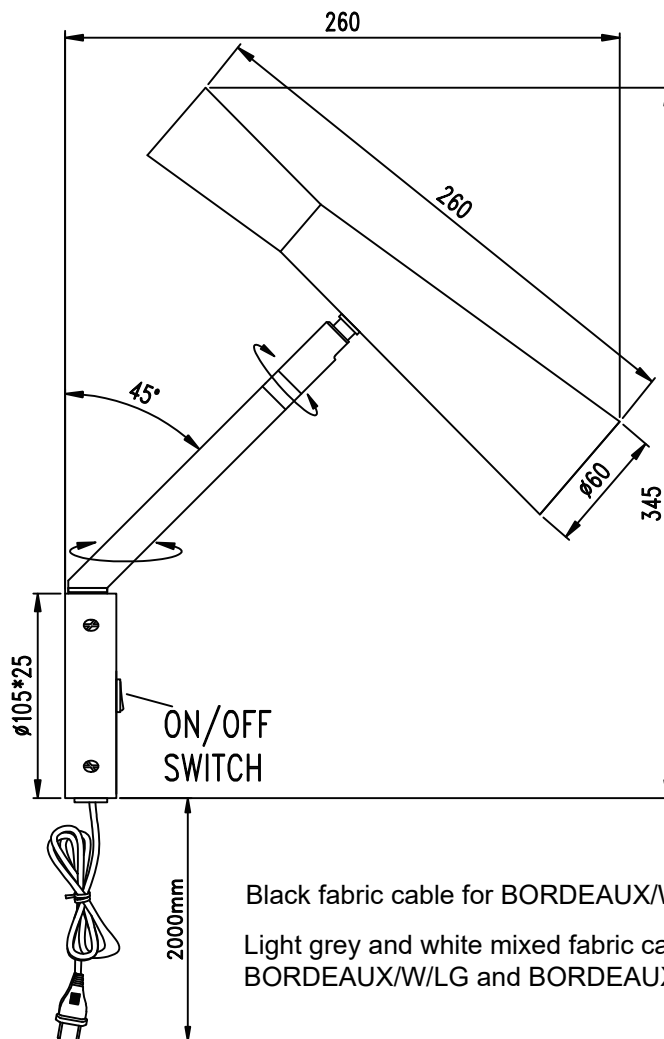

IT'S ABOUT RoMi[®]

A M S T E R D A M

↳ Technical drawing & packing details

BORDEAUX WALL LAMP

(BORDEAUX/W/B)
(BORDEAUX/W/LG)
(BORDEAUX/W/W)

SIZE: W105 x E260 x H345 (mm)
GU10, LED Max.10W

Black fabric cable for BORDEAUX/W/B

Light grey and white mixed fabric cable for
BORDEAUX/W/LG and BORDEAUX/W/W

PACKING DETAILS

Box size: 35x29.5x8.5cm
Total cbm:0.0088
G.W.:0.95 KGS
N.W.:0.65 KGS
Number of boxes: 1 pc