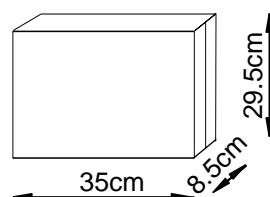

IT'S ABOUT RoMi[®]

A M S T E R D A M

↳ Technical drawing & packing details

BORDEAUX WALL LAMP

(BORDEAUX/W/B)
(BORDEAUX/W/LG)
(BORDEAUX/W/W)

SIZE: W105 x E260 x H345 (mm)
GU10, LED Max.10W

Black fabric cable for BORDEAUX/W/B

Light grey and white mixed fabric cable for
BORDEAUX/W/LG and BORDEAUX/W/W

PACKING DETAILS

Box size: 35x29.5x8.5cm
Total cbm:0.0088
G.W.:0.95 KGS
N.W.:0.65 KGS
Number of boxes: 1 pc