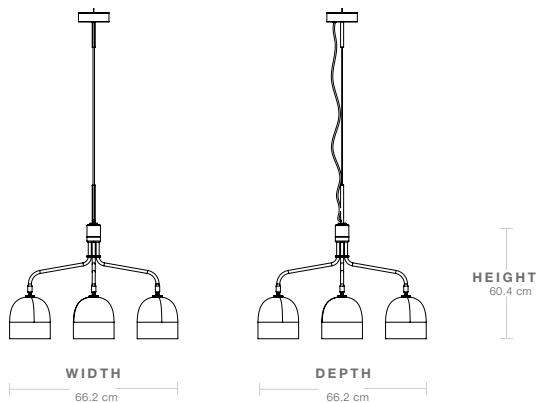

Dimensions

LAMP WIDTH	66.20 cm
LAMP DEPTH	66.20 cm
LAMP HEIGHT	60.40 cm
SHADE WIDTH	16 cm
SHADE DEPTH	16 cm
SHADE HEIGHT	16.40 cm
CANOPY WIDTH	12.00 cm
CANOPY DEPTH	12.00 cm
CANOPY HEIGHT	13.50 cm
CORD LENGTH	350 cm

Weight

TOTAL WEIGHT	5.100 kg
SHADES WEIGHT	2.840 kg

Number of parcels	1
PACKAGING LENGTH	75 cm
PACKAGING WIDTH	52 cm

PACKAGING HEIGHT	60 cm
PACKAGING WEIGHT	4.660 kg
GROSS WEIGHT	10.720 kg

Electrical Specifications

BULB SOCKET	E14
RECOMMENDED BULB	4*4W LED, 800-900 lm
VOLTAGE	240V
BULB INCLUDED	No

Test & Certifications

CERTIFICATION	  
ISOLATION CLASS	II
IP CLASSIFICATION	20

SPARE PARTS	Item	Item Number
	Howard Shade, Ø16 (Gunmetal (Matte) - Metal)	10046808