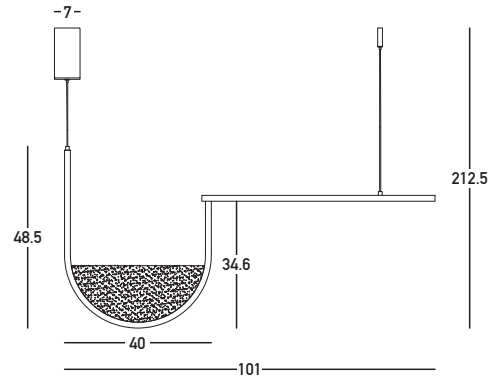

Product Data Sheet

Date: 5/11/2025
Zambelis Lights

Code 23170

Color: Black Matt

Light Grey Glass

Physical Specifications

Luminaire Type	Indoor Pendant Lights
Color	Black Matt-Light Grey Glass
Material	Aluminium - Glass
IP	20
Warranty	3 Years

Dimensions Reference

Overall Dimensions	L: 101cm W: 5cm H: 48.5cm
Base	Ø: 7cm H: 14cm
Profile	5cm x 1.6cm
Cable & Wires	150cm Cable Adjustable
Cutting Hole	None
Depth Required	None

Illumination Data

Color Temperature	3000K, 4000K
Cri	80
Lumen Output	2559Lm, 3412Lm
Beam Angle	360° in a sphere
UGR	N/A
Energy Efficiency Class	E
Indicative Lifetime	L70B50 30000h
Mc Adam	SDCM<1.5

Package Size	L: 106.5cm W: 55.5cm H: 14cm
Gross Weight	4.5kg

Product Description

Pendant LED Light 35W 3000K - 4000K
Black Matt - Light Grey Glass

www.zambelislights.gr | info@zambelislights.gr