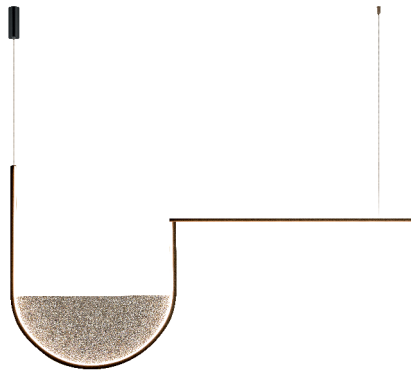

Product Data Sheet

Date: 5/11/2025
Zambelis Lights

Code 23170

Color: Black Matt

Light Grey Glass

Physical Specifications

Luminaire Type	Indoor Pendant Lights
Color	Black Matt-Light Grey Glass
Material	Aluminium - Glass
IP	20
Warranty	3 Years

Dimensions Reference

Overall Dimensions	L: 101cm W: 5cm H: 48.5cm
Base	Ø: 7cm H: 14cm
Profile	5cm x 1.6cm
Cable & Wires	150cm Cable Adjustable
Cutting Hole	None
Depth Required	None

Illumination Data

Color Temperature	3000K, 4000K
Cri	80
Lumen Output	2559Lm, 3412Lm
Beam Angle	360° in a sphere
UGR	N/A
Energy Efficiency Class	E
Indicative Lifetime	L70B50 30000h
Mc Adam	SDCM<1.5

Package Size	L: 106.5cm W: 55.5cm H: 14cm
Gross Weight	4.5kg

Product Description

Pendant LED Light 35W 3000K - 4000K
Black Matt - Light Grey Glass

www.zambelislights.gr | info@zambelislights.gr