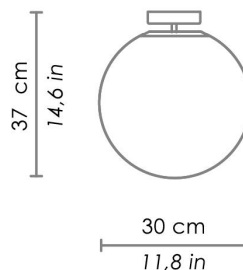

SFERIS

CEILING

E27

IP20

AI LIGHTS
LATTI

A collection of hanging, ceiling and table lamps in satin finish triplex opal blown glass. Metal parts with chrome, brushed brass finish or matt white painted.

IP44

CODE	COLOR	
LL4200/	Chrome	
LL4200B	White	
LL4200OS	Brushed brass	

DIMENSIONS AND HOLES

Dimensions $\varnothing$ 30 cm / $\varnothing$ 11,8 in

ILLUMINOTECHNICAL SPECIFICATIONS

Source E27
Total Watt 1 x 70 HS
Lamp life minimum 3 years guaranteed

ILLUMINOTECHNICAL SPECIFICATIONS

Driver included
Voltage 220-240 V
Frequency 50 - 60 HZ

PHYSICAL SPECIFICATIONS

Thermal dissipation passive

We reserve the right to change the specifications of our product. For the latest information on the product visit www.zafferanoitalia.com