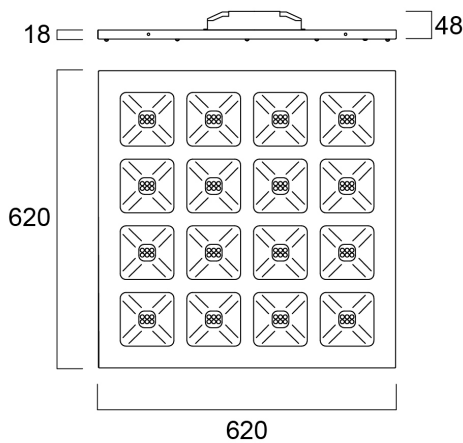

Product Overview

Average life (Nominal) (h)	50000
ETIM Class	EC002892
Luminaire efficacy (lm/W)	128
Product name	Quadro UGR16 625x625 DALI 4600Lm 840
IP rating	IP40/20
Photobiological Risk Group	RG1
Product EAN number	5410288472584
Colour Consistency (SDCM)	5
Certifications	EUNEW008
Technology	LED
Total power consumption (W)	36
LOR (%)	100
Colour temperature (K)	4000
Glare control	< 16
IK rating	IK08
Mount	Ceiling recessed mounting,Suspended
Minimum dimming level (%)	1
LED Flickering Rate	Ultra low (5% or less)
Electrical protection	Class I
Colour Variation Initial (SDCM)	5
Control gear type	Electronic ballast
Fixture luminous flux (lm)	4600
Dimmable	Yes
CRI (Ra)	80

Housing colour

RAL 9016 - Traffic white / Bezel

Housing

Steel

General application

Office

Photometry

Technical drawings

PHYSICAL DATA

Housing colour	RAL 9016 - Traffic white / Bezel
IP rating	IP40/20
IK rating	IK08
Diffuser material	None
Nominal Product Length (mm)	620
Nominal Product Width (mm)	620
Nominal Product Height (mm)	18.8
Weight (kg)	3.3
Maximum Surface Load (Kg)	4
Recessed Depth (mm)	60