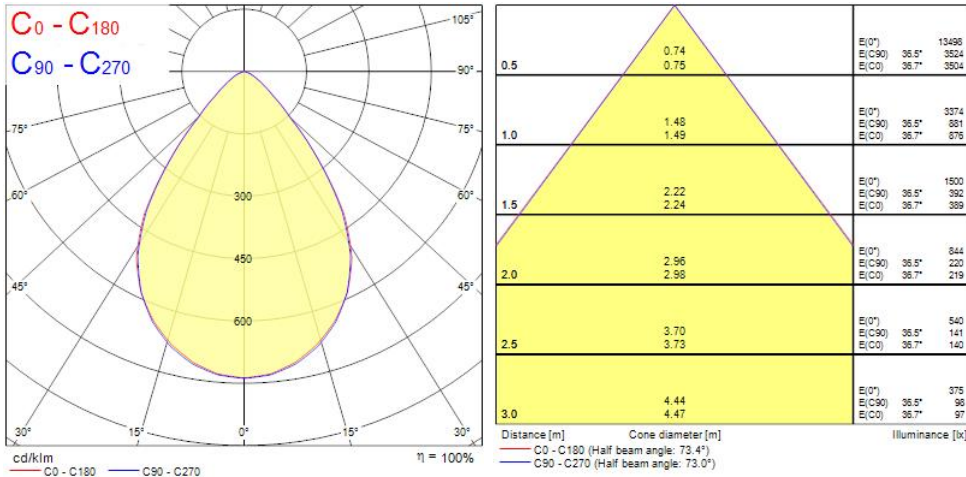

Housing colour

RAL 9016 - Traffic white / Bezel

Housing

Steel

General application

Office

Photometry