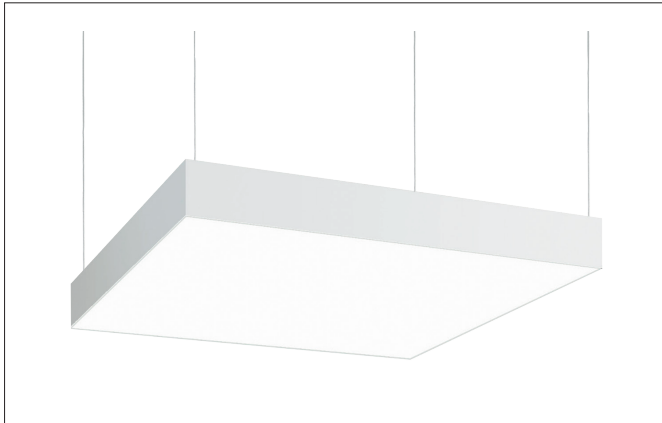

BIRO SQUARE LED pendant surface luminaire, DALI dimmable
 Article no. 13730173

Light.
 For Generations.

Tender
 LED pendant surface luminaire, DALI dimmable, Square. Luminaire length 600.0 mm, Luminaire width 600.0 mm, Height 100.0 mm, for pendulum mounting. Pendulum length max. 5000.0 mm Weight 4.5 kg, with rotationssymmetrical, deep, wide distributed light intensity. optimal light distribution due to a plastic, opal cover. Luminous flux 5.284 lm, Power 1 x 44 W, Light colour warm white, Correlated color temperature (CCT) 3.000 K, Colour rendering index CRI > 80, Housing material: Aluminium / Steel / Plastic, Colour: White structure, Permissible ambient temperature (ta): -20 °C - +25 °C, Protection class (EN 61140): I, Degree of protection (DIN EN 60529): IP40, .With electronic driver, DALI dimmable.

Article data	
Article no.	13730173
GTIN	4251433941422
Series name	BIRO SQUARE
Short description	LED pendant surface luminaire, DALI dimmable
Material	Aluminium / Steel / Plastic
Colour	White
Type of surface	Structure
Shape	Square
Length	600 mm
Width	600 mm
Hight	100 mm
Scope of delivery	Incl. converter for connection to the 230-V mains voltage
Weight	4.500 kg

BIRO SQUARE LED pendant surface luminaire, DALI dimmable

Article no. 13730173

Light.
For Generations.

Lighting technology	
Colour temperature	3.000 K
Light colour	White
Light output	Direct
Luminous flux	5,284 lm
System efficiency	120 lm/W
Colour rendering	CRI > 80
Reflector	Without
Beam angle	114°
Light sharing	Symmetric
Adjustable color temperature	No