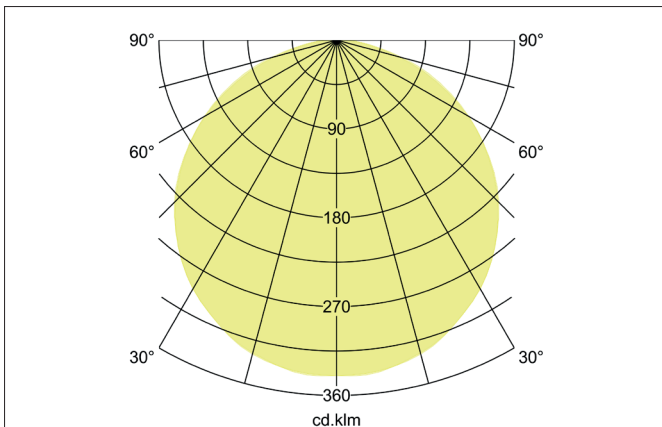

BIRO SQUARE LED pendant surface luminaire, DALI dimmable
 Article no. 13730173

Light.
 For Generations.

Tender
 LED pendant surface luminaire, DALI dimmable, Square. Luminaire length 600.0 mm, Luminaire width 600.0 mm, Height 100.0 mm, for pendulum mounting. Pendulum length max. 5000.0 mm Weight 4.5 kg, with rotationssymmetrical, deep, wide distributed light intensity. optimal light distribution due to a plastic, opal cover. Luminous flux 5.284 lm, Power 1 x 44 W, Light colour warm white, Correlated color temperature (CCT) 3.000 K, Colour rendering index CRI > 80, Housing material: Aluminium / Steel / Plastic, Colour: White structure, Permissible ambient temperature (ta): -20 °C - +25 °C, Protection class (EN 61140): I, Degree of protection (DIN EN 60529): IP40, .With electronic driver, DALI dimmable.

Article data	
Article no.	13730173
GTIN	4251433941422
Series name	BIRO SQUARE
Short description	LED pendant surface luminaire, DALI dimmable
Material	Aluminium / Steel / Plastic
Colour	White
Type of surface	Structure
Shape	Square
Length	600 mm
Width	600 mm
Hight	100 mm
Scope of delivery	Incl. converter for connection to the 230-V mains voltage
Weight	4.500 kg