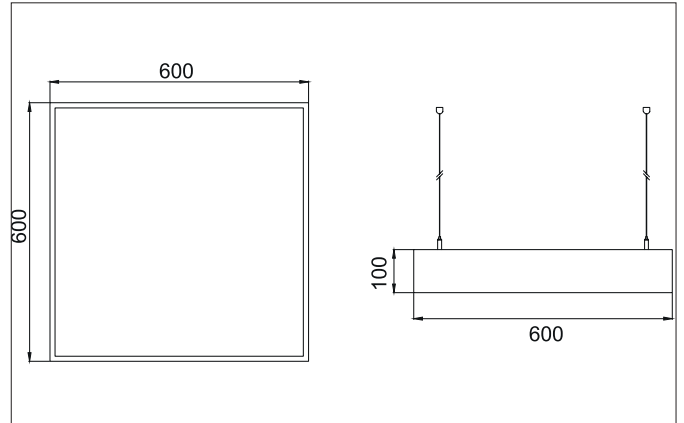

BIRO SQUARE LED pendant surface luminaire, DALI dimmable
 Article no. 13730173

Light.
 For Generations.

Tender
 LED pendant surface luminaire, DALI dimmable, Square. Luminaire length 600.0 mm, Luminaire width 600.0 mm, Height 100.0 mm, for pendulum mounting. Pendulum length max. 5000.0 mm Weight 4.5 kg, with rotationssymmetrical, deep, wide distributed light intensity. optimal light distribution due to a plastic, opal cover. Luminous flux 5.284 lm, Power 1 x 44 W, Light colour warm white, Correlated color temperature (CCT) 3.000 K, Colour rendering index CRI > 80, Housing material: Aluminium / Steel / Plastic, Colour: White structure, Permissible ambient temperature (ta): -20 °C - +25 °C, Protection class (EN 61140): I, Degree of protection (DIN EN 60529): IP40, .With electronic driver, DALI dimmable.

Article data	
Article no.	13730173
GTIN	4251433941422
Series name	BIRO SQUARE
Short description	LED pendant surface luminaire, DALI dimmable
Material	Aluminium / Steel / Plastic
Colour	White
Type of surface	Structure
Shape	Square
Length	600 mm
Width	600 mm
Hight	100 mm
Scope of delivery	Incl. converter for connection to the 230-V mains voltage
Weight	4.500 kg

Mounting technology	
Mounting method	Suspended
Place of installation	Ceiling-mounted
Adjustability	Not adjustable
stamp	UKCA
Pendulum length max.	5,000 mm
Material cover	Plastic, opal

Packing data	
Gross weight	5.2 kg
Length of packaging	630 mm
Packaging width	630 mm
Packaging height	110 mm
Disposal at end of life	This product must not be disposed of with household waste. You are obliged, to dispose of such electrical waste separately. By disposing of electrical waste and other old or defective electronics separately, you support recycling or other forms of re-use. In that way you help to take care and to avoid that harmful substances get into the environment.