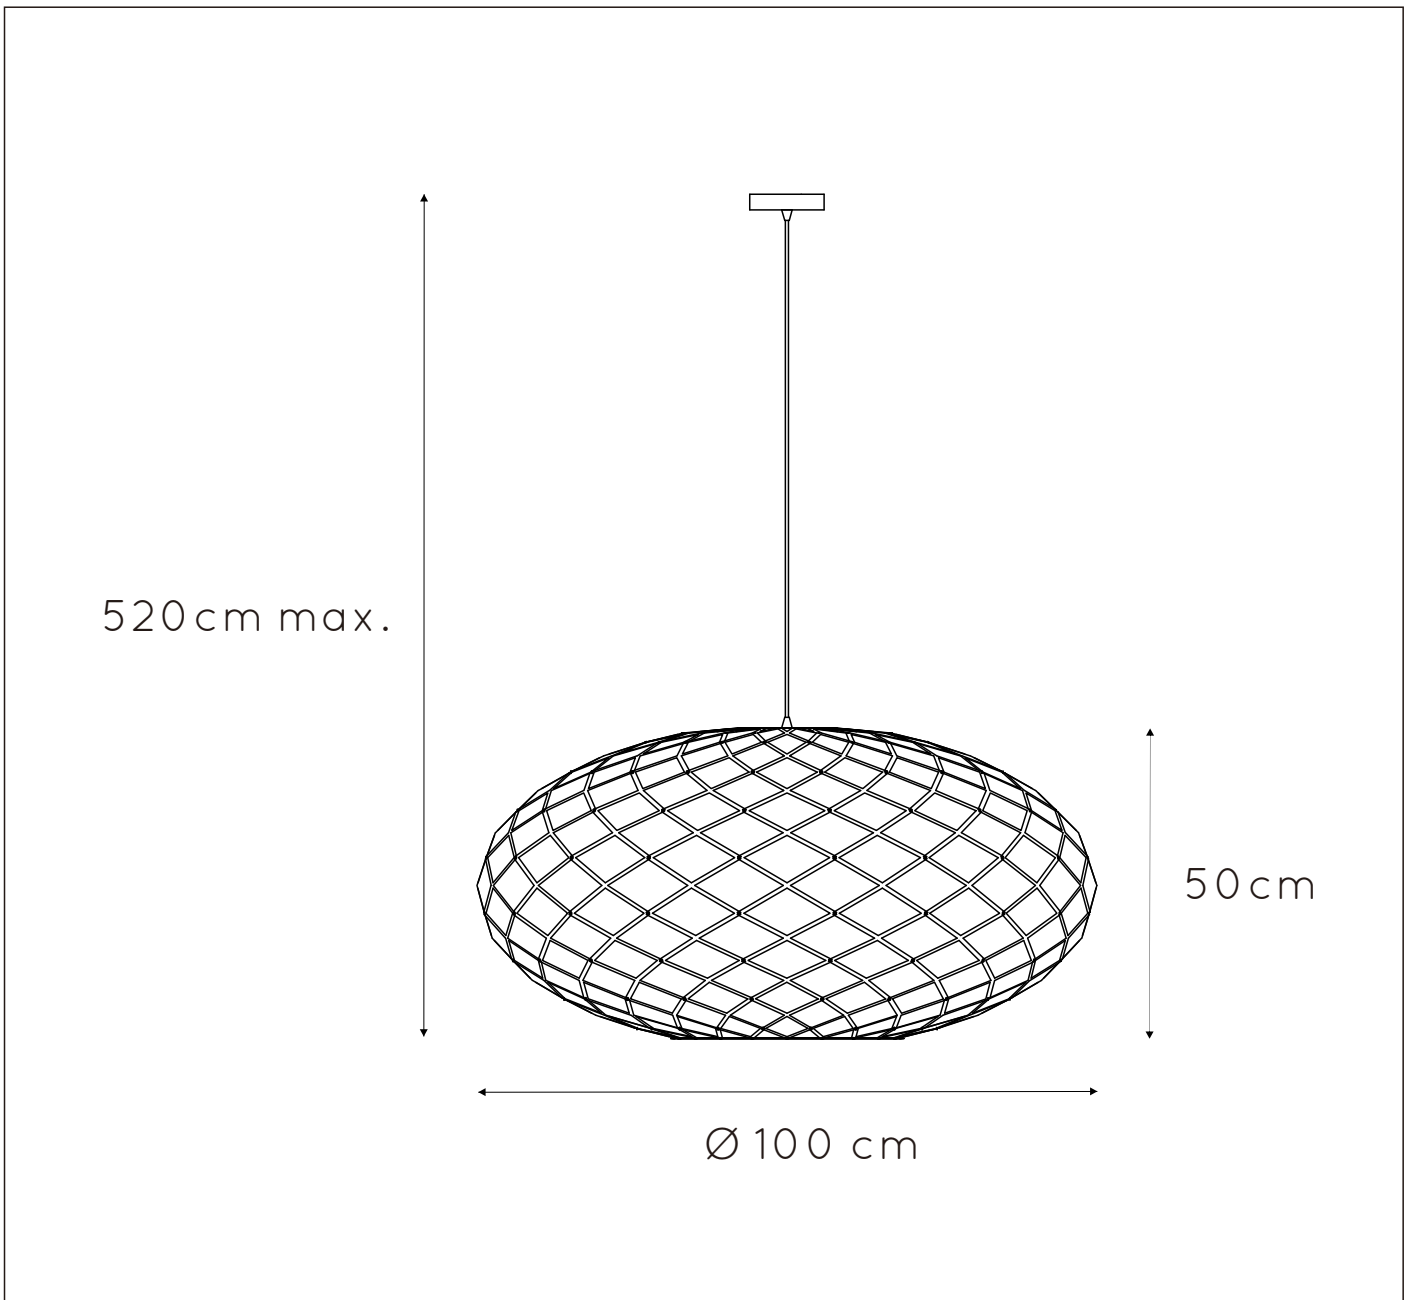

WOLFRAM

Item number : 21417/99/30

EAN CODE : 5411212211156

For more specifications, dimensions please visit

www.lucide.com