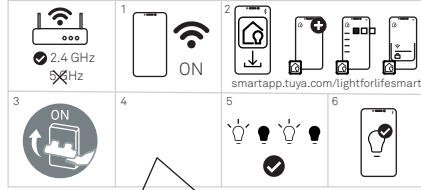

ON-OFF

DALI / 0-10V

*CHECK DRIVER SPECS

i LightForLife

11

12