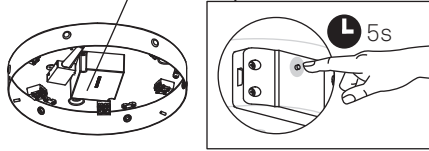

ON-OFF

DALI / 0-10V

*CHECK DRIVER SPECS

i LightForLife

11

12