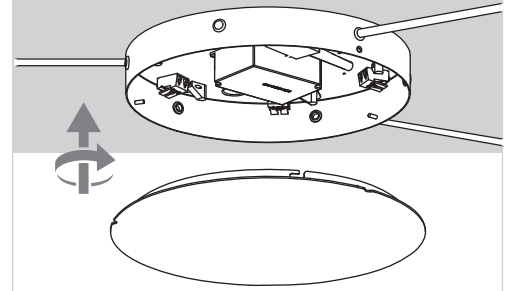

ON-OFF

DALI / 0-10V

*CHECK DRIVER SPECS

i LightForLife

11

12