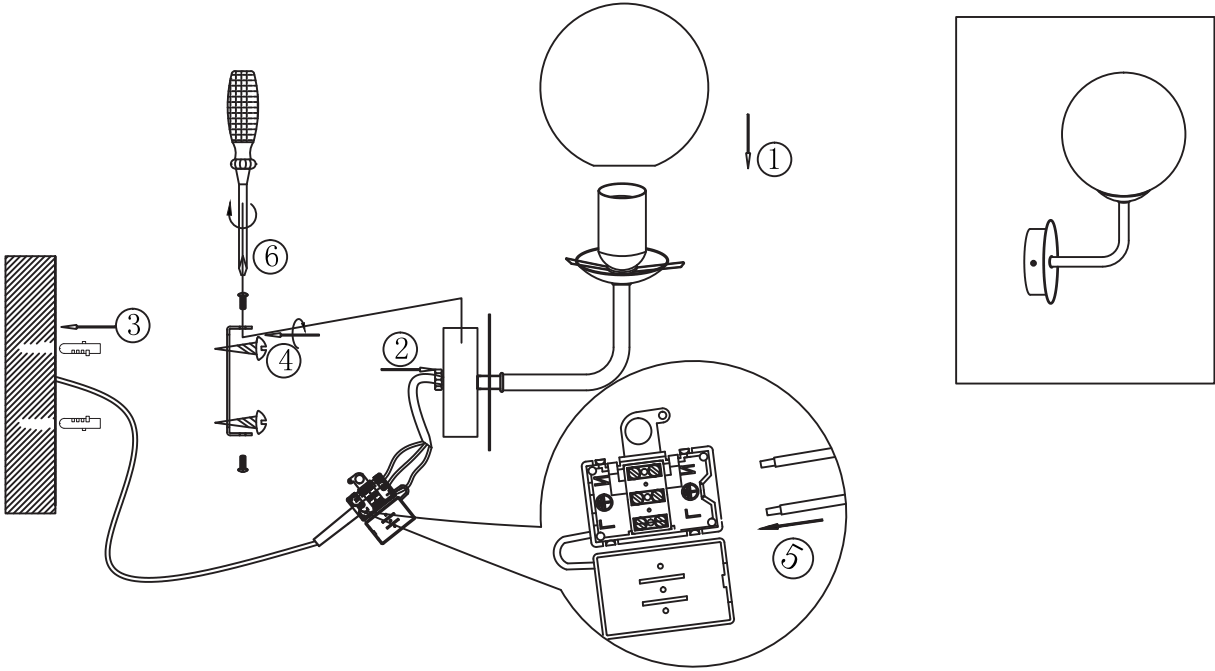

# Instruction

Collection: Modern  
Series: Erich  
Model: MOD221-WL-01-G  
Wall-mounted

 – Wall-mounted

  
1 x E14 (40w)

**MAYTONI**  
DECORATIVE LIGHTING

[www.maytoni.de](http://www.maytoni.de)