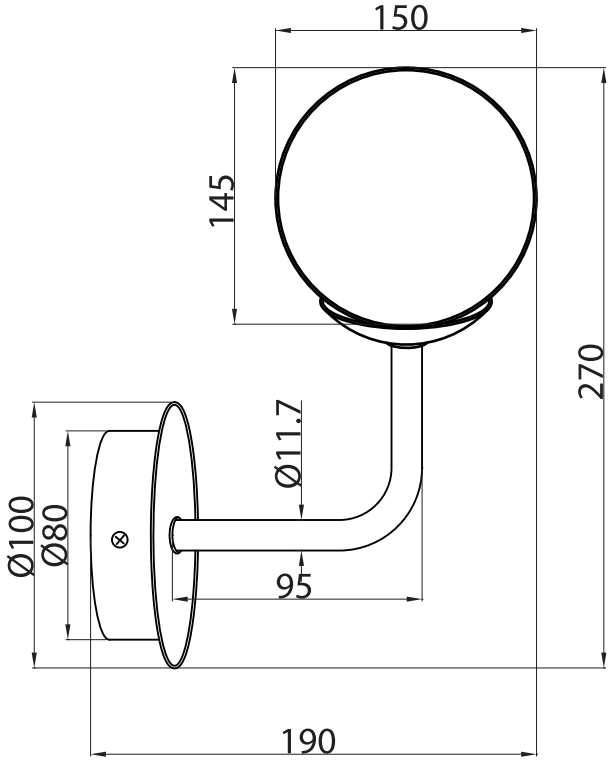

# Instruction

Collection: Modern  
Series: Erich  
Model: MOD221-WL-01-G  
Wall-mounted

 – Wall-mounted

  
1 x E14 (40w)

**MAYTONI**  
DECORATIVE LIGHTING

[www.maytoni.de](http://www.maytoni.de)