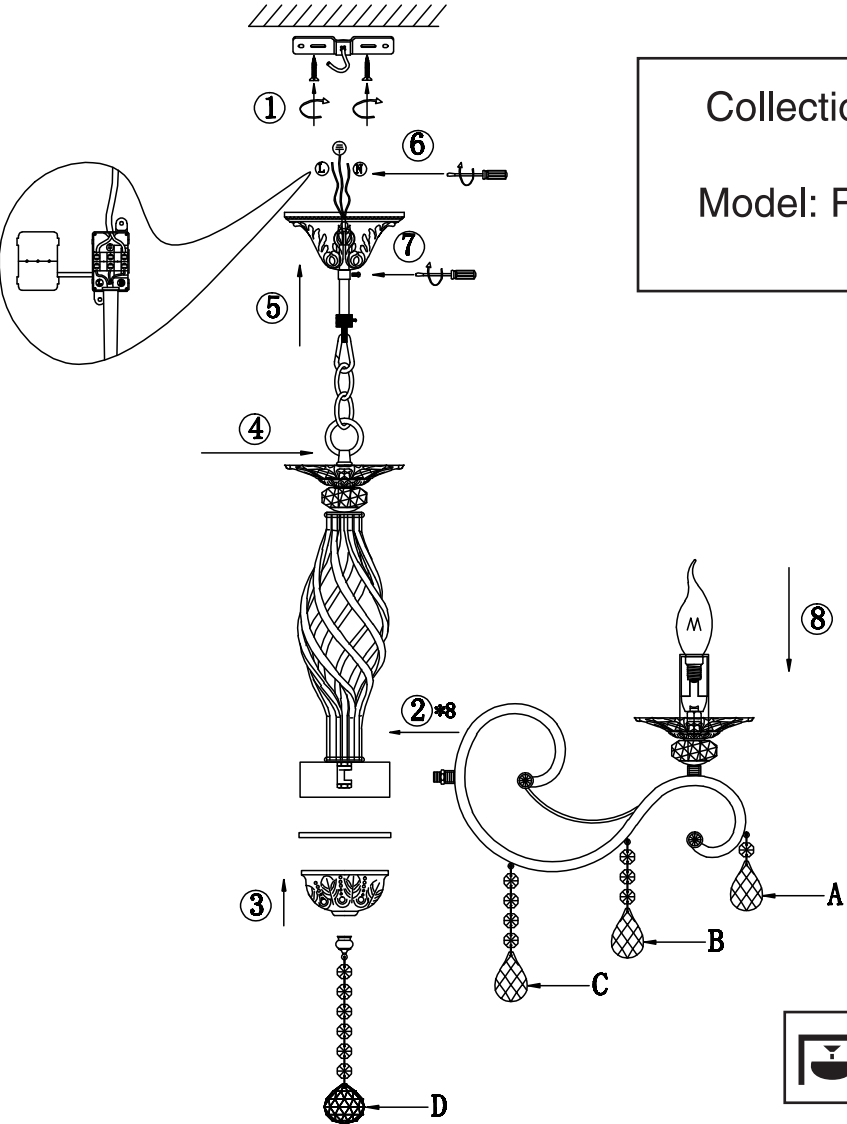

# Instruction

Collection: Royal Classic  
 Series: Grace  
 Model: RC247-PL-08-R  
 Pendant lamp

A=8  
 B=8  
 C=8  
 D=1

  
 8 x E14 (60w)

**MAYTONI**  
 DECORATIVE LIGHTING

[www.maytoni.de](http://www.maytoni.de)