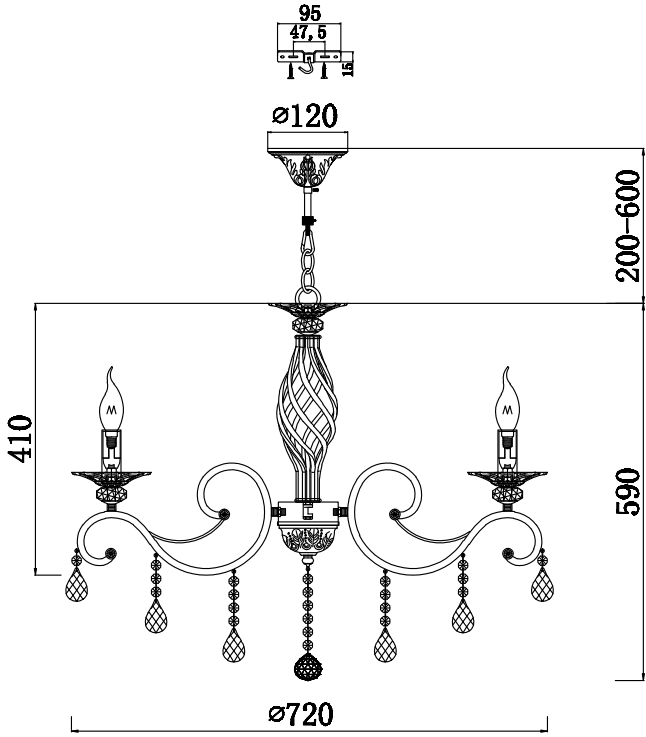

# Instruction

Collection: Royal Classic  
 Series: Grace  
 Model: RC247-PL-08-R  
 Pendant lamp

A=8  
 B=8  
 C=8  
 D=1

  
 8 x E14 (60w)

**MAYTONI**  
 DECORATIVE LIGHTING

[www.maytoni.de](http://www.maytoni.de)