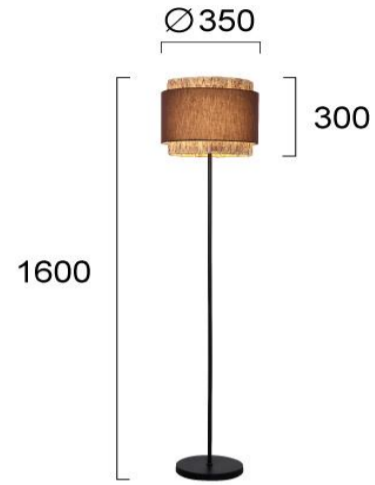

Product Datasheet

Code	4299600
Description	Floor Lamp Riviera
Family	RIVIERA
Type	FLOOR
Type of Lamp	E27
Watt	1 x Max 40W
Volt	220-240 VAC
Hertz	50-60 Hz
Class	Class II
IP	IP20
Environment	Indoor
Color	NATURAL / BROWN / BLACK
Material	FABRIC / BAMBOO / ELECTROSTATIC PAINTED STEEL
Length	D:350
Height	H:1600
Width	h:300