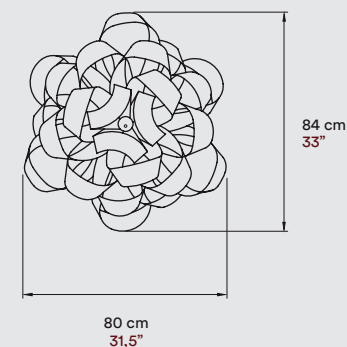

AGATHA

SUSPENSION

LUIS ESLAVA STUDIO

BALL

MATERIALS & COMPONENTS

Wood Veneer Shade

Metal Canopy

Steel Cable
2 m drop 8 ft drop