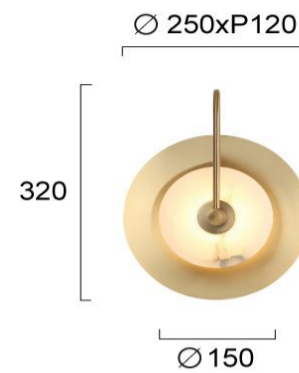

Product Datasheet

Code	4341401
Description	Wall Light Brass Samira
Family	SAMIRA
Type	WALL LIGHTS
Type of Lamp	LED module
Watt	6W
Volt	220-240V AC
Hertz	50/60 Hz
Class	Class I
IP	IP20
Environment	Indoor
Color	WHITE/BRASS
Material	ORIGINAL ALABASTER/ELECTROSTATIC PAINTED STEEL
Length	D:250
Height	H:320
Width	P:120
Kelvin	3000K
Lumen	466 Lm
Beam Angle	CRI 82
Dimmable	Non-Dimmable