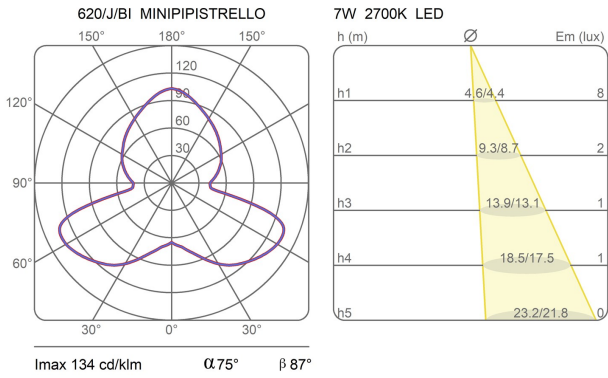

#### Dimensions

|           |       |
|-----------|-------|
| Width:    | -     |
| Height:   | 35 cm |
| Length:   | -     |
| Depth:    | -     |
| Diameter: | 27 cm |

|                |        |
|----------------|--------|
| Hole Diameter: | -      |
| Hole Depth:    | -      |
| Net weight:    | 2,5 Kg |

#### Light Source

|                |        |
|----------------|--------|
| Watt:          | 7W     |
| Lumen:         | 700 lm |
| Light Source:  | led    |
| CRI:           | >80    |
| duration:      | 50000  |
| CCT:           | 2700K  |
| Energy degree: | A++    |

#### Device Specifications

|                   |          |                     |           |                        |                               |
|-------------------|----------|---------------------|-----------|------------------------|-------------------------------|
| Type of emission: | diffused | Power cable length: | 35+150 cm | Driver:                | included                      |
| Power:            | 9W       | Steel cable length: | -         | Power supply assembly: | external                      |
| Light output:     | 374lm    | Glow Wire Test:     | -         | Power supply:          | electronic driver on the plug |
| Beam angle:       | -        | Impact Resistance:  | -         | Type of dimming:       | -                             |
|                   |          |                     |           | Voltage:               | 230V                          |

technical drawing

Dimensions

Width: -  
 Height: 35 cm  
 Length: -  
 Depth: -  
 Diameter: 27 cm

Hole Diameter: -  
 Hole Depth: -  
 Net weight: 2,5 Kg

photometrics data

**MINIPISTRELLO 620/J/DIM/BI**

design gae aulenti, 1965