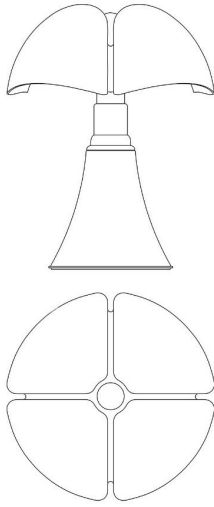

## 620/J/DIM/BI MINIPISTRELLO

design gae aulenti, 1965

Mini version of the PIPISTRELLO lamp designed by Gae Aulenti in 1965. Table lamp diffused lighting. Glazed stainless steel structure, white opal methacrylate diffuser. Base and knob in aluminum lacquered in the new agave green /J/DIM/VE color and in the new brass satin /J/DIM/OT finish color. Also available in aluminum lacquered in the series-production colors: dark brown /J/DIM/MA, white /J/DIM/BI, purple red /J/DIM/RO, titanium /J/DIM/TI, copper /J/DIM/CU and golden /J/DIM/AU. LED light source integrated. Electronic driver on the plug.

### 620/J/DIM/BI minipipistrello

|                 |             |                     |                                              |
|-----------------|-------------|---------------------|----------------------------------------------|
| family:         | pipistrello | Body Color:         | <input type="radio"/> other available colors |
| Designers:      | Gae Aulenti | Diffuser Color:     | <input type="radio"/>                        |
| Utilization:    | indoor      | Body Materials:     | stainless steel                              |
| Typology:       | table lamps | Diffuser Materials: | opal white methacrylate                      |
| Certifications: |             |                     |                                              |

#### Dimensions

|           |       |
|-----------|-------|
| Width:    | -     |
| Height:   | 35 cm |
| Length:   | -     |
| Depth:    | -     |
| Diameter: | 27 cm |

|                |        |
|----------------|--------|
| Hole Diameter: | -      |
| Hole Depth:    | -      |
| Net weight:    | 2,5 Kg |

technical drawing

Dimensions

Width: -  
 Height: 35 cm  
 Length: -  
 Depth: -  
 Diameter: 27 cm

Hole Diameter: -  
 Hole Depth: -  
 Net weight: 2,5 Kg

photometrics data

**MINIPISTRELLO 620/J/DIM/BI**

design gae aulenti, 1965