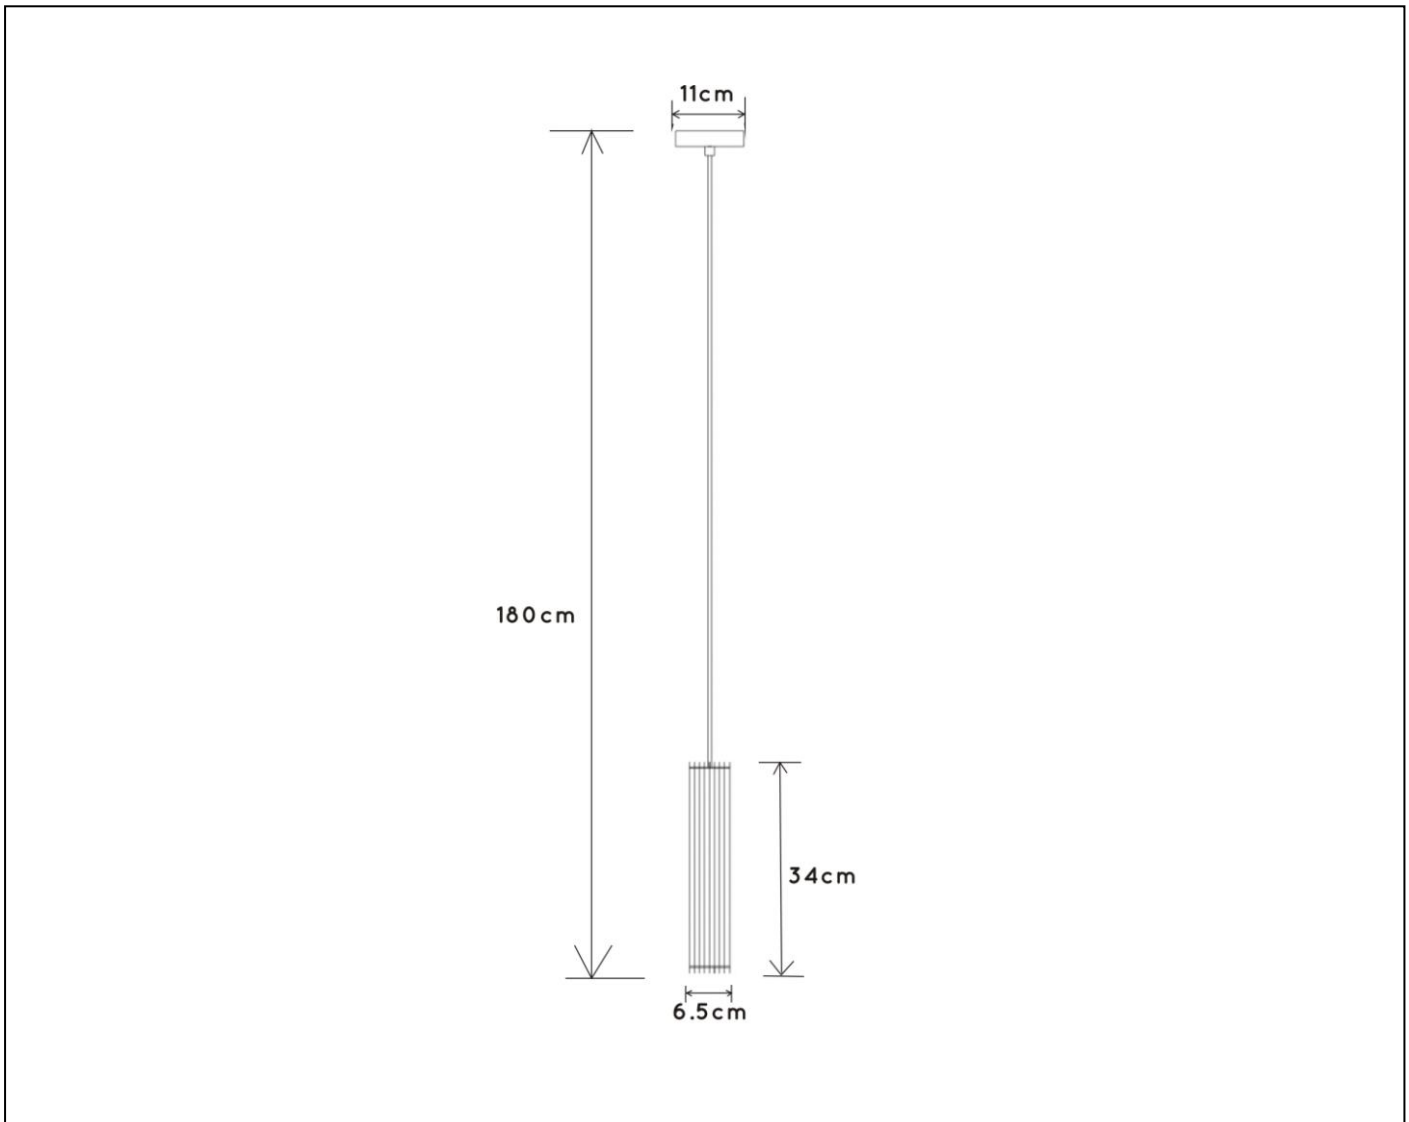

LUCIDE

GENERAL SPECIFICATIONS

RECOMMENDED LUCIDE LIGHT SOURCE

49035/30/62

Light source dimmable : Yes

Light source incl. : No

General

Dimensions LxWxH : 6.5cm x 6.5cm x 180cm
Height minimum : 40cm
Height maximum : 180cm
Dimensions shade LxWxH : 6.5 cm x 6.5cm x 34cm
Main material : Metal
Ceiling rose material : Metal
Color : Sandy black
Style : Modern
Shape : Cylinder
Weight : 1.2kg
Warranty : 2 years

Product specifications

Dimmable : NO
Light direction : DOWN
Adjustable in height : Adjustable In Height (Before Installation)
Directional : Not Directional
Cable : Yes, Cable On Product
Cable length : 150 cm
Sensor : Without Sensor
Control : No Switch Control
IP-Class : 20
Electric class : 1
Light source including ? : No
Lamp socket : E27
Light source number : 1
Power requirements : 220-240V~50Hz
Bulb type & maximum wattage : E27- max.60W

For more specifications of this product please visit

www.lucide.com

LUCIDE

TECHNICAL DRAWING & DIMENSIONS

LIONEL

Item number :73406/01/30

EAN code: 5411212730428

For more specifications, dimensions please visit