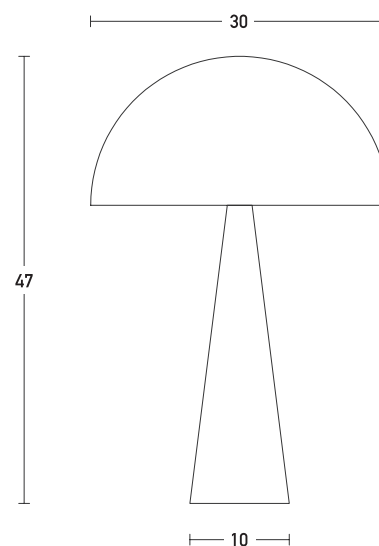

Product Data Sheet

Date: 02/07/2021
www.zambelislights.gr

Code 20211

Color: Gold Matt

Indoor Lighting

Bulb	1xE27
Power	MAX 25W
Voltage	220-240V
Operating Frequency	50/60Hz
Dimensions	Ø: 30cm H: 47cm
Base	Ø: 10cm H: 30cm
Material	Metal
Special Feature	150cm Cable Available

Description

Indoor Table 1xE27 Light by Metal
 in Gold Matt color.

5213010014126