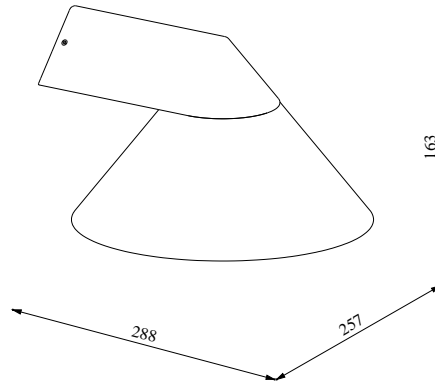

LINAS | WALL LIGHT | BLACK

2418291003

nordlux®

Voltage (V): 220-240 Volt

IP degree: IP54

Maximum bulb wattage (W): 15

Class (Class 1, Class 2, Class 3):

Class 1 (Earth contact)

Socket type: E27

Parallel connection: True

Primary material: Aluminium

Secondary material:

Polycarbonate

Suitable for Seaside: False

Colour: Black

IK degree: IK05

Height (cm) : 16.3

Shade Diameter (cm): 25.7

Projection (cm): 28.8

EAN: 5704924017674

TUN: 2366813

Item Number: 2418291003

Pcs Per Master Carton: 3

Sales Box Height (cm): 27.5

Sales Box Width(cm): 27.5

Sales Box Depth (cm): 12

Sales Box Volume m³ : 0.0091

Product net weight (kg): 0.926

• Soft, pleasant light • Parallel connection possible

Linax is an elegant wall lamp with a streamlined, conical design. The large shade ensures even light distribution, which makes the lamp perfect for placing next to your front door or along walking paths where good lighting is needed.