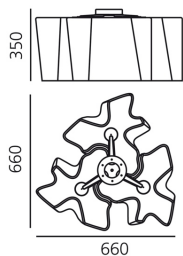

Logico Ceiling 3x120° - Grey

Gerhard Reichert, Michele De Lucchi

IP20     Dimmerable: 

LUMINAIRE

- Watt: **3x15W**
- Voltage: **220V-240V**
- Delivered lumens output: **8610lm**
- CCT: **2900K**

Notes

Its modular shape lends itself to the creation and realisation of customized compositions, supplied as special project.

PRODUCT CODE: 0458010A

FEATURES

- Article Code: **0458010A**
- Colour: **Grey**
- Installation: **Ceiling**
- Material: **Blown glass, aluminium**
- Series: **Design Collection**
- Environment: **Indoor**
- Area contract: **Hospitality, null, Office**
- Emission: **Diffused And Direct**
- design by: **Gerhard Reichert, Michele De Lucchi**

DIMENSIONS

- Length: **cm 66**
- Width: **cm 66**
- Height: **cm 35**

NOT INCLUDED SOURCES

- Category: **HALO**
- Number: **3**
- Lbs: **Qa60**
- Watt: **116W**
- Socket: **E27**
- Color Rendering: **1a**
- Color temperature (K): **2900K**