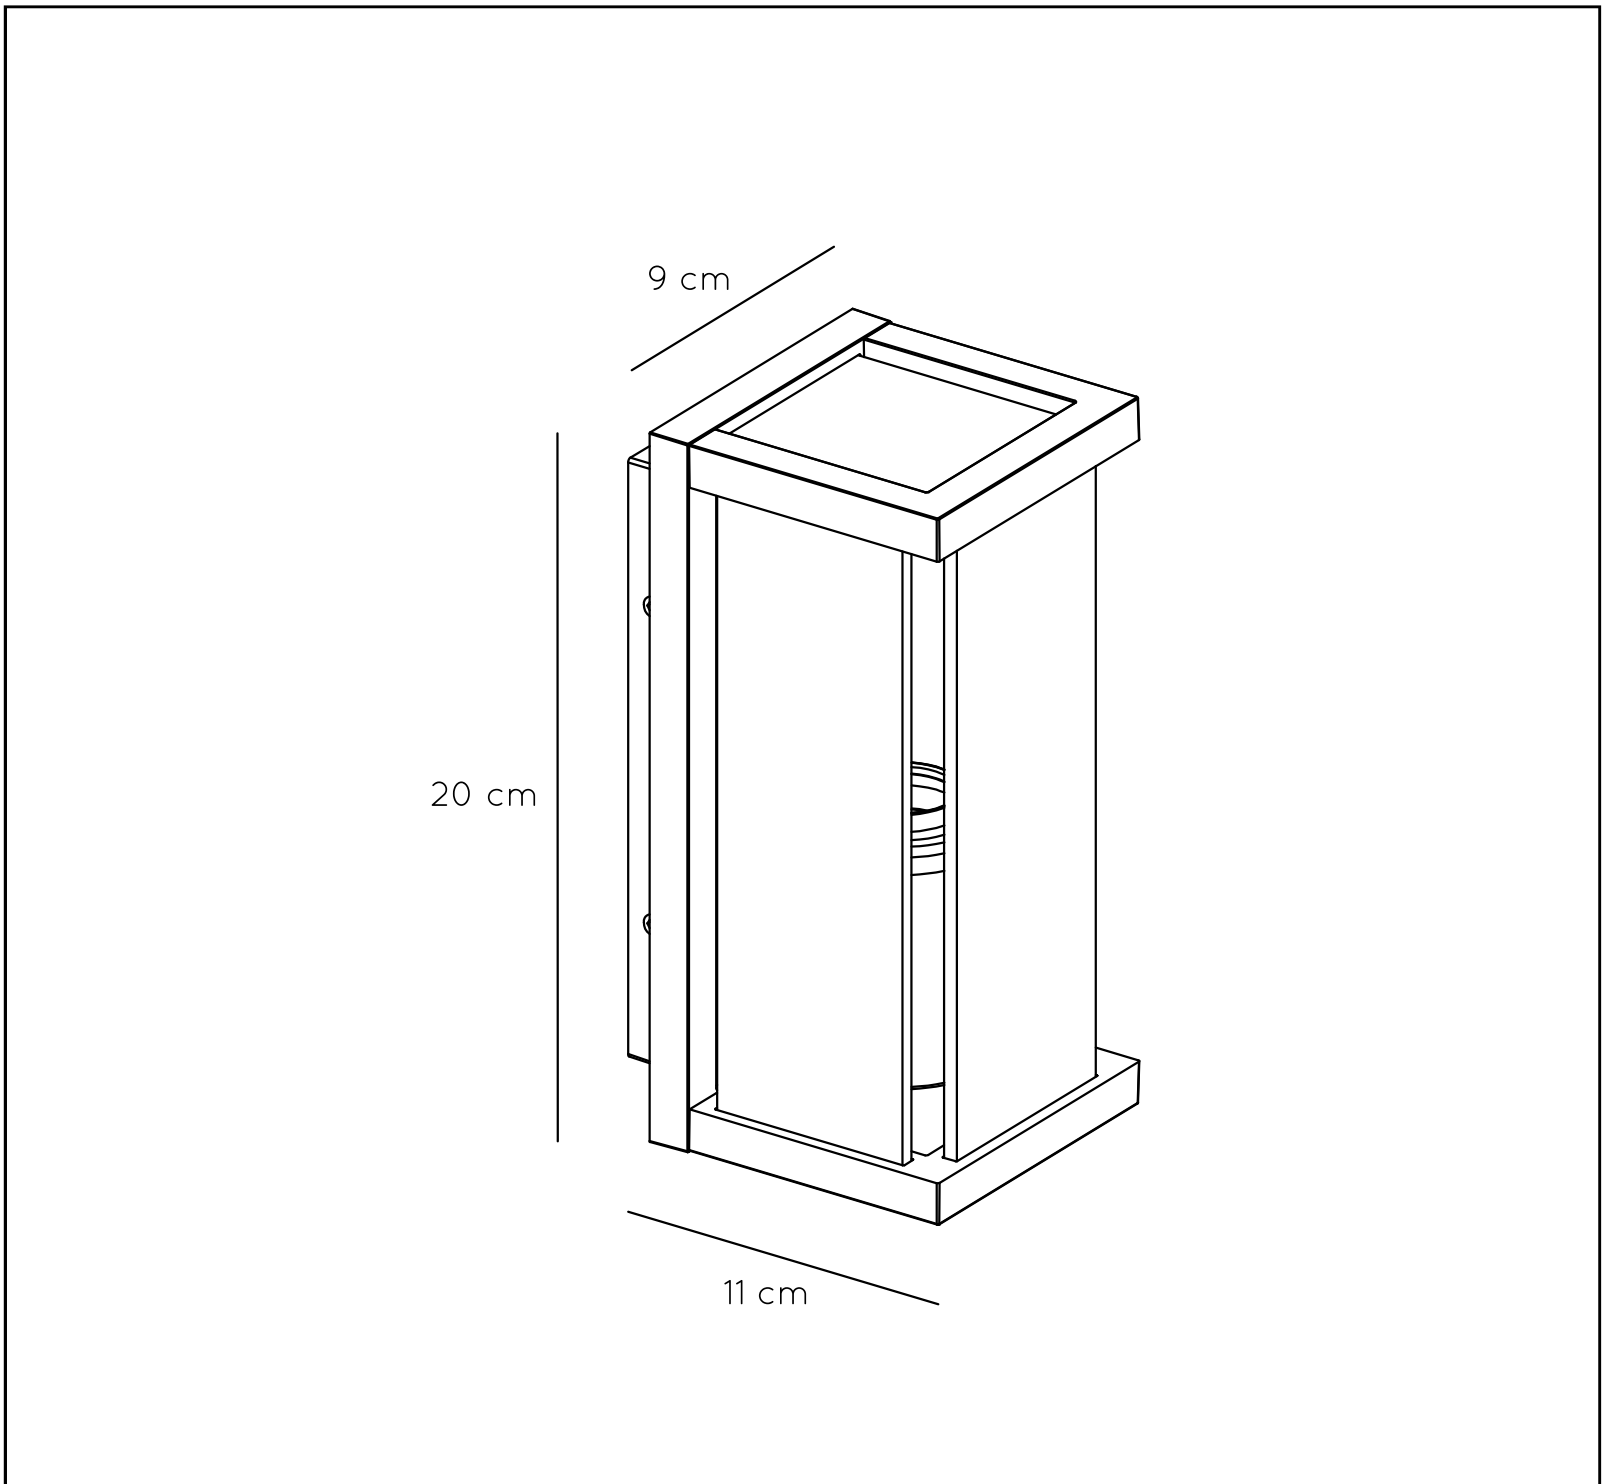

LUCIDE

GENERAL SPECIFICATIONS

**RECOMMENDED LUCIDE LIGHT SOURCE**

**49042/05/62**

Light source dimmable : Yes

Light source incl. : No

**General**

Dimensions LxWxH : 9 cm x 11 cm x 20 cm

Height minimum : 20 cm

Height maximum : 20 cm

Dimensions shade LxWxH : -

Main material : Aluminum

Ceiling rose material : -

Color : Anthracite

Style : Modern

Shape : Square

Weight : 1,50kg

Warranty : 2 years

**Product specifications**

Dimmable : No

Light direction : -

Adjustable in height : No

Directional : Not Directional

Cable : No

# CLAIRE LED

Item number : 27885/01/30  
EAN code : 5411212271549

For more specifications, dimensions please visit  
[www.lucide.com](http://www.lucide.com)