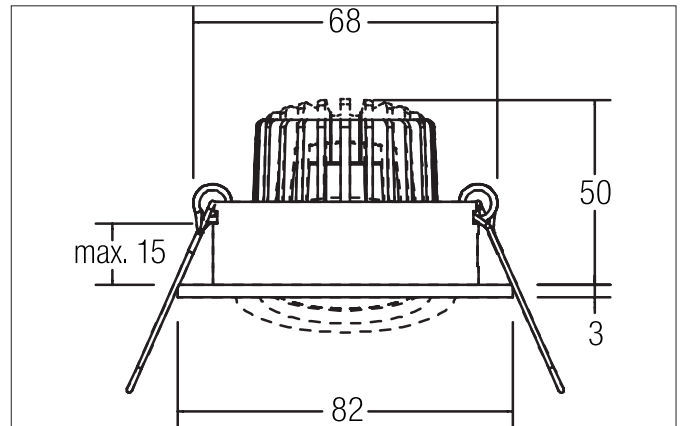

**TIRREL-R LED recessed spot set, on/off**

Article no. 38143073

Light.  
For Generations.**Tender**

LED recessed spot set, on/off, Round. Toolless ceiling installation by installation springs. Ceiling cut-out  $\varnothing$  68 mm, Installation depth 50 mm, Outer diameter 82 mm, Weight 0,176 kg, Reflector silver with rotationssymmetrical, deep, wide distributed light intensity. optimal light distribution due to a glass transparent cover. Luminous flux 680 lm, Power 1 x 6 W, Light colour warm white, Correlated color temperature (CCT) 3.000 K, Colour rendering index CRI > 80, Housing material: Aluminium / Glass / Plastic, Colour: White, Permissible ambient temperature (ta): -20 °C - +25 °C, Protection class (EN 61140): II, Degree of protection (DIN EN 60529): IP20, .With electronic driver, on/off switchable.

**Product Benefits**

- LED recessed spot in round design made of solid aluminum.  
with LED module 6 W (3,000 K) and switchable converter.
- Ceiling cutout 68 mm, diameter 82 mm, installation depth 50 mm, IP20.
- Pivoting range 25°.
- Large color variation. Without visible snap ring.
- Classic, formally restrained design.
- In the same look also in GX5.3 or GU10 version and as a dimmable set (trailing-edge phase or DALI) and as a loudspeaker.
- In addition, in the same surface structure and in the same color also available in square version.

**TIRREL-R LED recessed spot set, on/off**

Article no. 38143073

Light.  
For Generations.

Article data	
Article no.	38143073
GTIN	4251433906650
Series name	TIRREL-R
Short description	LED recessed spot set, on/off
Material	Aluminium / Glass / Plastic
Colour	White
Type of surface	Matt
Shape	Round
Outer diameter	82 mm
Built-in diameter	68 mm
Installation depth	50 mm
Hight	3 mm
Weight	0.176 kg