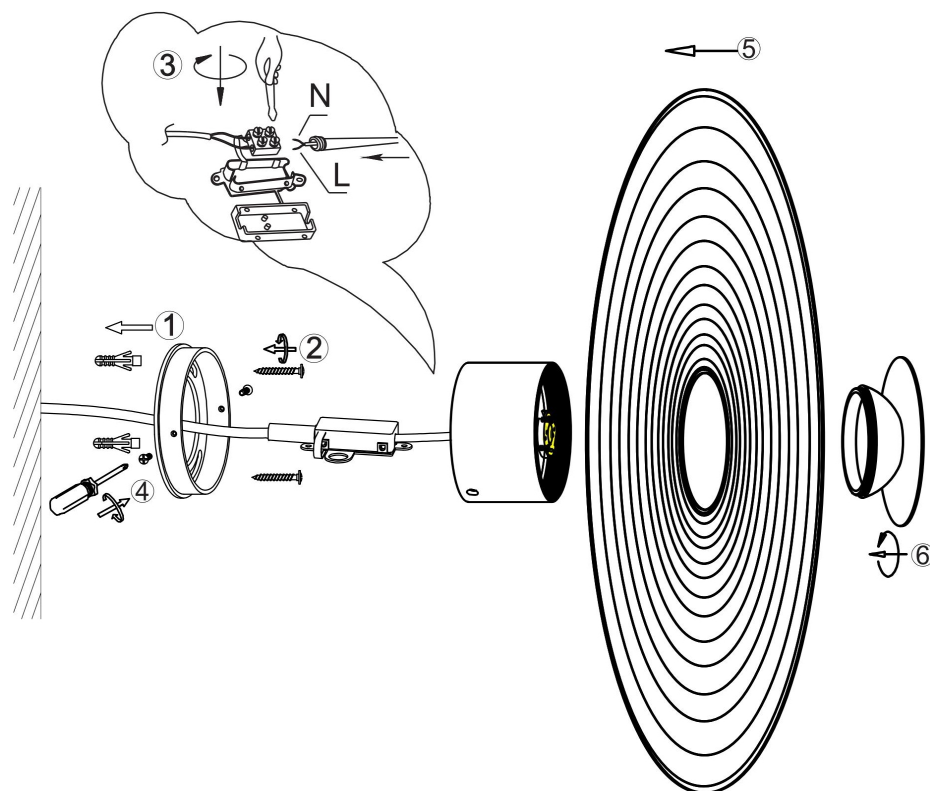

Instruction

MOD400WL-L5GR2.7K

MAX 6W
100 Lumen

Model: MOD400WL-L5GR2.7K

Collection: Modern

Series: Nami

Wall Lamps

This product contains a light source of the energy efficiency class G