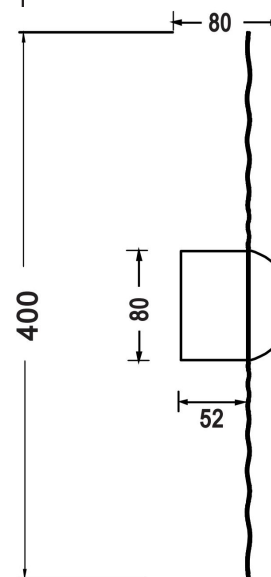

Instruction

MOD400WL-L5GR2.7K

MAX 6W
100 Lumen

Model: MOD400WL-L5GR2.7K

Collection: Modern

Series: Nami

Wall Lamps

This product contains a light source of the energy efficiency class G