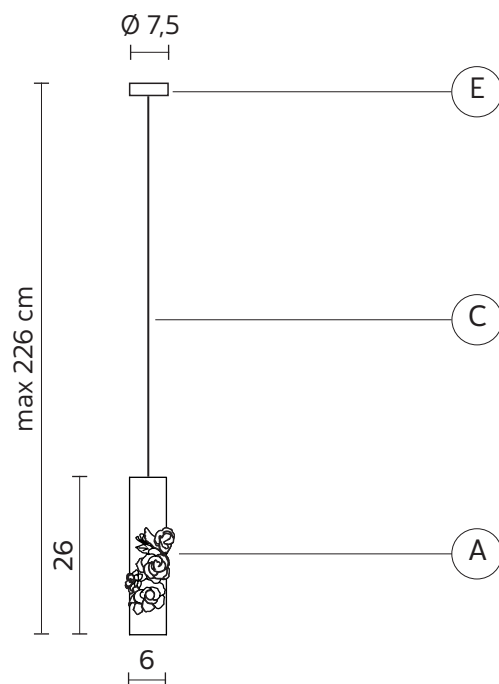

CAPODIMONTE suspension

Matteo Ugolini design

year 2016

TECHNICAL SHEET - SE129 1B INT

STRUCTURE "A"

material ceramic
colour white

CEILING CUP "E"

material metal
colour matt white

ELECTRICAL CABLE "C"

material fabric cable
colour white

ELECTRICAL SYSTEM

socket GU10
source max 1x20 w
energy class from E to A++

PACKAGING

nr. of collis 1
net weight/kg 0,75
gross weight/kg
packaging/cm

EMISSION OF LIGHT

one-directional

■ direct
■ filtered
■ indirect
■ none

CERTIFICATION

IEC 60598-1:2014
EN 60598-1:2015

IP rate IP20
bulb equipped

article bulb dicroica LED
GU10 LED - 5w - 400 lumen
3000 K°, class A+

available also as: wall lamp