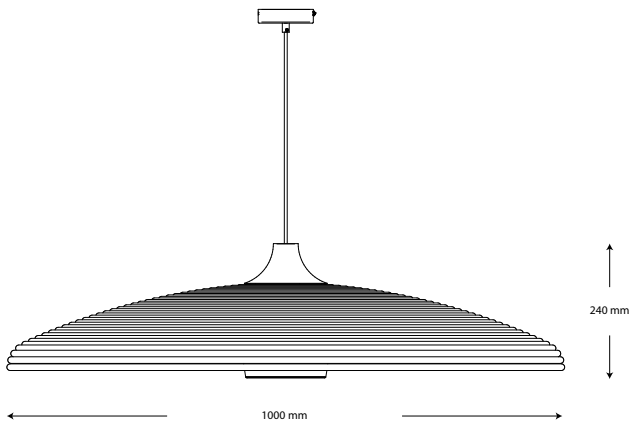

GRASS JETTE SCHEIB

PENDANT LAMP GRASS XL

REFERENCE 21627  Green

REFERENCE 21628  Blue

REFERENCE 21629  Brown

DIMENSIONS

HEIGHT 24 cm
 WIDTH 100 cm
 DEPTH 100 cm
 WEIGHT 5.2 kg
 CANOPY Ø 12 cm ht. 2.5 cm
 CABLE LENGHT 220 cm

MATERIALS

LAMPSHADE abaca, raphia
 CANOPY metal
 CABLE textile

LIGHTING

BULB E27
 INCLUDED No
 LED COMPATIBLE Yes
 WATTAGE 40W max
 SWITCH/DIMMER No

COLORS

LAMPSHADE 
 CORD 
 CANOPY 

PACKAGING

HEIGHT 21 cm
 WIDTH 23 cm
 DEPTH 23 cm
 WEIGHT (WITH BOX) . 1,2 kg

BOX 1

HEIGHT X cm
 WIDTH X cm
 DEPTH X cm
 WEIGHT (WITH BOX) . X kg

BOX 2

NORMS

CE yes
 IP 20
 CLASS II