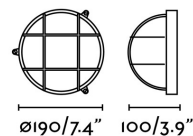

Specifications

Bulb:	1 x E27 60W
Bulb included:	No
Transformer:	
Transformer included:	No
Voltage:	100-240V
IP:	65
Class:	I
Material:	Brass and transparent glass
Designer:	
Recommended bulb:	17463
Description of recommended Bulb:	BULB STANDARD MATT LED E27 7W 2700K 800Lm
Length:	190 mm
Net Width:	100 mm
Height:	190 mm
Diameter:	190 Ø
Net Weight:	1.60 kg
Volume:	0.00431 m3