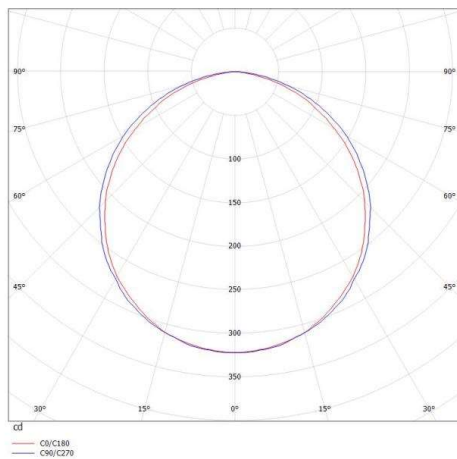

TREPOLE F

472-60023300

TREPOLE FLOOR LAMP made of aluminium, gold, similar to RAL 1036, light output indirect, IP20

DRAWING

TECHNICAL DETAILS

System perform. [W]	64
Bulb type	LED 60W
Luminous flux [lm]	2750
Colour temp. [K]	2700K
CRI	>90
Light output	indirect
Voltage [V]	220-240V 50/60Hz
Material	aluminium
Height [mm]	1810
Diameter [mm]	220X302
IP protection class	IP20
Voltage class	protection cl. II
Color lamp	gold
RAL	1036
EAN-Number	9010506275926
Lifetime [h]	25 000

LIGHT DISTRIBUTION CURVE

The values are rated values. Power and luminous flux are initially subject to a tolerance of +/- 10%. Colour temperature tolerance: +/- 150 K. The values apply to an ambient temperature of 25°C unless otherwise specified.