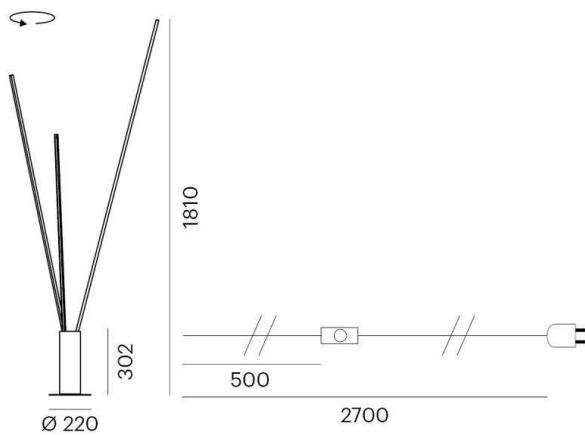

TREPOLE F

472-60023300

TREPOLE FLOOR LAMP made of aluminium, gold, similar to RAL 1036, light output indirect, IP20

DRAWING

TECHNICAL DETAILS

System perform. [W]	64
Bulb type	LED 60W
Luminous flux [lm]	2750
Colour temp. [K]	2700K
CRI	>90
Light output	indirect
Voltage [V]	220-240V 50/60Hz
Material	aluminium
Height [mm]	1810
Diameter [mm]	220X302
IP protection class	IP20
Voltage class	protection cl. II
Color lamp	gold
RAL	1036
EAN-Number	9010506275926
Lifetime [h]	25 000

LIGHT DISTRIBUTION CURVE

The values are rated values. Power and luminous flux are initially subject to a tolerance of +/- 10%. Colour temperature tolerance: +/- 150 K. The values apply to an ambient temperature of 25°C unless otherwise specified.