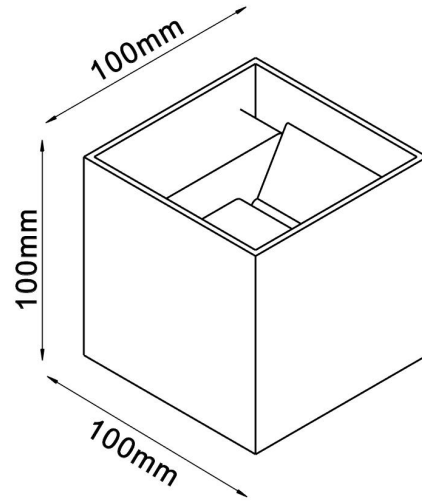

Collection: DAVOS

Family: DAVOS

Reference: 6520

Date: 14/08/2018

MAIN DATA		SIZES	
Category:	Outdoor	Height (h):	10 cm
Tipology:	18	Diameter (ø):	
Description:	Wall lamp Outdoor LED IP54	Width (l):	10 cm
Finish:	Dark Grey	Depth (w):	10 cm
Material:	Aluminium		
EAN:	8435153265204		

LOGISTIC

Total box per item:	1	Master carton qty:	20 units	INDIV.	MASTER	
	Box 1	Master carton CBM:	0,031 m ³	Gross weight:	0,70 kg	14,80 kg
CBM Ind. Box:	0,001 m ³	Master carton:	23.5 * 57 * 23.5 cm	Nett weight:	0,61 kg	12,20 kg
Box height (h):	11 cm	Inner box qty:				
Box width (l):	11 cm					
Box depth (w):	11 cm					