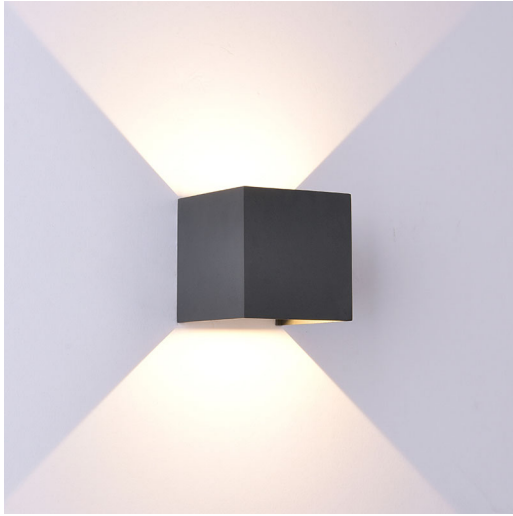

Collection: DAVOS

Family: DAVOS

Reference: 6520

Date: 14/08/2018

MAIN DATA		SIZES	
Category:	Outdoor	Height (h):	10 cm
Tipology:	18	Diameter (ø):	
Description:	Wall lamp Outdoor LED IP54	Width (l):	10 cm
Finish:	Dark Grey	Depth (w):	10 cm
Material:	Aluminium		
EAN:	8435153265204		

APPLICATIONS			
Dimmable:	NO	Switcher type:	Initial colour temperature:
Dimmer included:	Valor no existente, consulte las opciones válidas.	Adjustable high:	NO
			Dimmer compatibility:

LED		DRIVER	
Lumens:	1100 lm	Driver ref.:	
CCT:	3000K	Driver brand:	SADA
LED watt:	12	Driver model:	SD-PNW012301A
LED Life (hours):	30.000	Driver output:	24-42V,300mA 8-12W Max.60V
Replaceable:	NO	Driver certificate:	CE TUV SAA
LED Brand/Type:	Bridgelux COB 5W		
On/Off:	30.000		