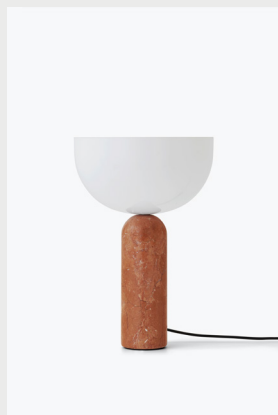

Item No: 20413/US/UK/CN/AU
Variant: Breccia Pernice