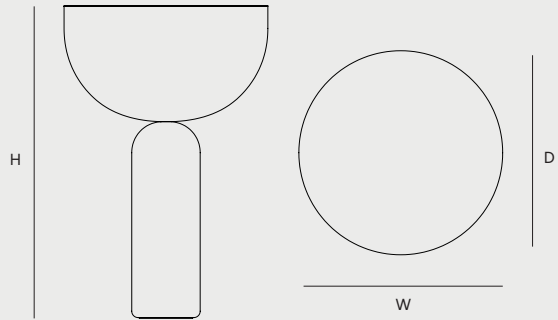

Dimensions

Small
Height: 350 mm / 13.8"
Width: 250 mm / 9.8"
Depth: 250 mm / 9.8"
Cord Length: 1800 mm / 70.9"

Large
Height: 450 mm / 17.7"
Width: 300 mm / 11.8"
Depth: 300 mm / 11.8"
Cord Length: 1800 mm / 70.9"

**Packaging Dimensions**

Small
Height: 350 mm / 13.8"
Width: 530 mm / 20.9"
Depth: 330 mm / 13"

Large
Height: 410 mm / 16.1"
Width: 620 mm / 24.4"
Depth: 380 mm / 15"

**Weight**

Small
3.1 kg / 6.8 lbs

Large
5.9 kg / 13 lbs