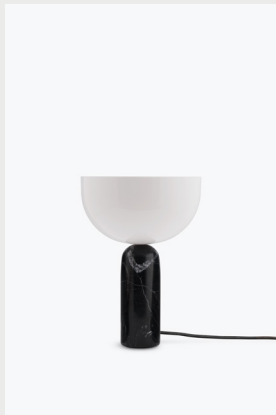

Versions

Item No: 20421/US/UK/CN/AU
Variant: Black Marble