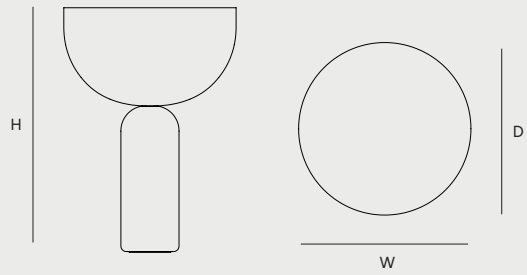

Dimensions

Small
Height: 350 mm / 13.8"
Width: 250 mm / 9.8"
Depth: 250 mm / 9.8"
Cord Length: 1800 mm / 70.9"

Large
Height: 450 mm / 17.7"
Width: 300 mm / 11.8"
Depth: 300 mm / 11.8"
Cord Length: 1800 mm / 70.9"

**Packaging Dimensions**

Small
Height: 350 mm / 13.8"
Width: 530 mm / 20.9"
Depth: 330 mm / 13"

Large
Height: 410 mm / 16.1"
Width: 620 mm / 24.4"
Depth: 380 mm / 15"

**Weight**

Small
3.1 kg / 6.8 lbs

Large
5.9 kg / 13 lbs