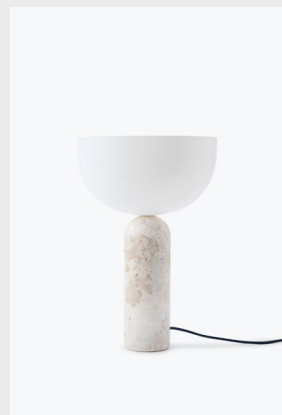

Item No: 20415/US/UK/CN/AU
Variant: Kunis Breccia

High res images and 2D/3D files available for download at:
newworks.presscloud.com