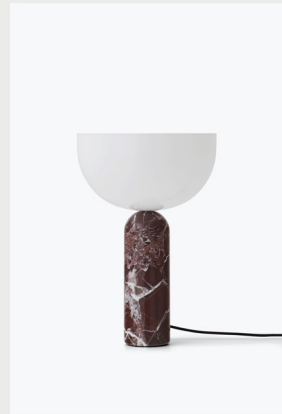

Kizu Table Lamp

Composed of two bold sculptural forms, the Kizu Table Lamp displays a weightless balancing act. The illusion of gravity creates a tension within the piece, while its curved forms initiate a calming effect. This kissing point of material and function creates an object in perfect harmony.

Product Type Portable Table Lamp, Lighting

Designer Lars Tornøe, 2022

About the Designer Norwegian design Lars Tornøe works across the areas of furniture and product design with a sculpted simplicity. His work is understated but bold. Having graduated from the Bergen Academy of Art and Design in 2006, Lars has been named Norwegian Designer of the Year and had his work exhibited from Stockholm to Soul.

Environment Indoor

Country of Origin PRC

Assembly Requirements Attach lamp shade to lamp base.

Material The Kizu Table Lamp is crafted from carefully chosen marble variants and features injection-molded plastic components. Manufactured in high-precision facilities, it is of quality construction.

Item No: 20412/US/UK/CN/AU
Variant: Gris Du Marais

Item No: 20420/US/UK/CN/AU
Variant: White Marble

Item No: 20410/US/UK/CN/AU
Variant: White Marble

Item No: 20424/US/UK/CN/AU
Variant: Rosso Levanto

Item No: 20414/US/UK/CN/AU
Variant: Rosso Levanto