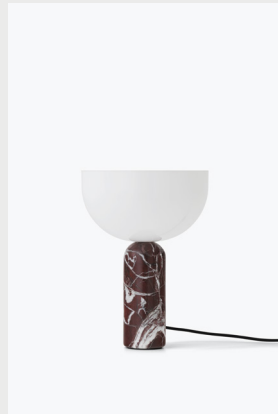

Item No: 20424/US/UK/CN/AU
Variant: Rosso Levanto