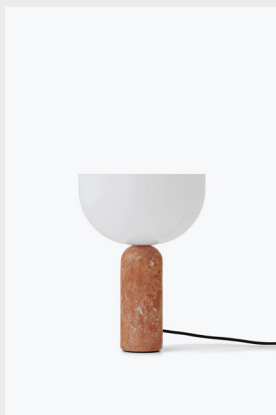

Kizu Table Lamp

Composed of two bold sculptural forms, the Kizu Table Lamp displays a weightless balancing act. The illusion of gravity creates a tension within the piece, while its curved forms initiate a calming effect. This kissing point of material and function creates an object in perfect harmony.

Product Type Portable Table Lamp, Lighting

Designer Lars Tornøe, 2022

About the Designer Norwegian design Lars Tornøe works across the areas of furniture and product design with a sculpted simplicity. His work is understated but bold. Having graduated from the Bergen Academy of Art and Design in 2006, Lars has been named Norwegian Designer of the Year and had his work exhibited from Stockholm to Soul.

Environment Indoor

Country of Origin PRC

Assembly Requirements Attach lamp shade to lamp base.

Material The Kizu Table Lamp is crafted from carefully chosen marble variants and features injection-molded plastic components. Manufactured in high-precision facilities, it is of quality construction.

Item No: 20412/US/UK/CN/AU
Variant: Gris Du Marais

Item No: 20420/US/UK/CN/AU
Variant: White Marble

Item No: 20410/US/UK/CN/AU
Variant: White Marble

Item No: 20424/US/UK/CN/AU
Variant: Rosso Levanto

Item No: 20414/US/UK/CN/AU
Variant: Rosso Levanto