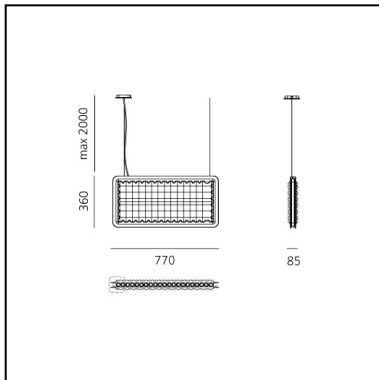

Eggboard Baffle - 800x400 - Suspension - Direct Sharp + Indirect Diffused - 3000K - Dimmable DALI - Grey

Progetto CMR - Giacobone &
Roj

IP20   Dimmerable: 

LUMINAIRE

- Watt: **29W**
- Delivered lumens output: **2327lm**
- CCT: **3000K**
- Efficiency: **71%**
- Efficacy: **80.23lm/W**
- CRI: **80**

DIMENSIONS

- Length: **cm 80**
- Width: **cm 8**
- Height: **cm 40**

SOURCES INCLUDED

- Category: **Led**
- Number: **1**
- Watt: **9W**
- Color Tolerance: **MacAdam 3SDCM**
- Service Life: **L90 (10K) > 60000h**